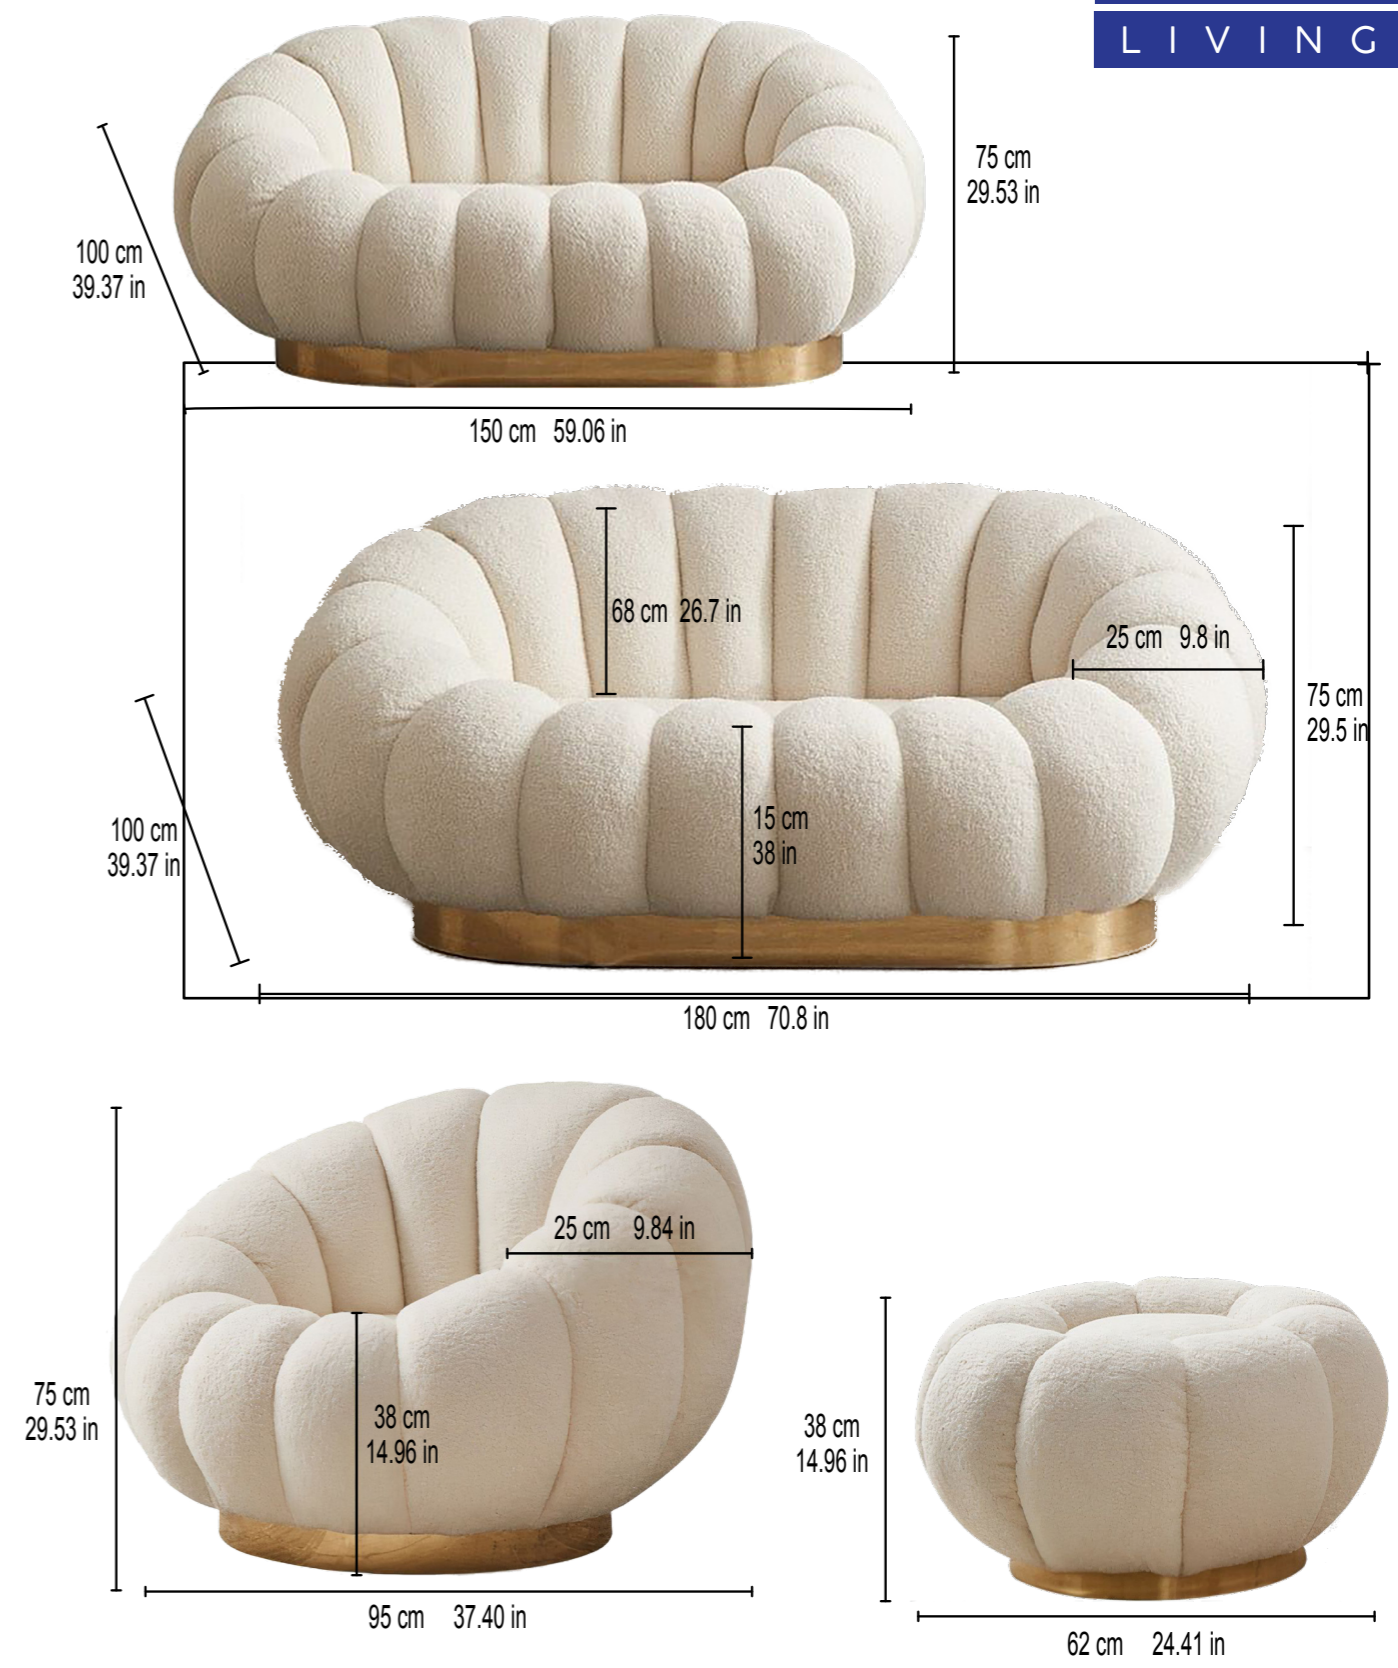

Bienvenue chez
Aura Elegance

Aura Elegance : L'art de la sophistication

Certains meubles remplissent simplement une pièce. La collection Aura Elegance la transforme.

Boobeyeh Living présente une gamme définie par son élégance naturelle et sa confiance discrète. Cette collection est une véritable expression de goût raffiné, où chaque élément — des lignes harmonieuses aux finitions haut de gamme — est conçu pour créer une atmosphère de luxe subtil.

Aura Elegance n'est pas seulement une pièce maîtresse ; c'est la sensation sophistiquée qui vous accueille chez vous. Rayonnez d'élégance dans chaque coin de votre espace.