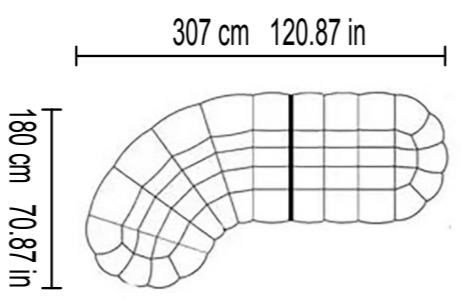

Bienvenue chez
Harmony Luxe

Collection Harmony Luxe – Là où l'élégance rencontre le confort au quotidien

La collection Harmony Luxe de Boobeyeh Living Furniture allie une élégance raffinée à un confort incomparable. Chaque pièce est soigneusement conçue pour apporter équilibre et sophistication à votre espace de vie.

Grâce à des matériaux haut de gamme, des finitions soignées et un charme intemporel, cette collection crée une atmosphère de luxe naturel et de chaleur accueillante.