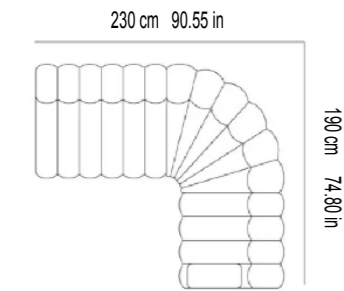

Bienvenue chez
Harmony Luxe

SETUP 1

2X MEDIUM
 1X OTTOMAN
 1X ARMREST
 D 96cm / H 70cm / SH 42 cm
 D 37.80 in / H 27.56 in / SH 16.54 in

SETUP 2

1X MEDIUM
 1X OTTOMAN CLASSIC
 D 96cm / H 70cm / SH 42 cm
 D 37.80 in / H 27.56 in / SH 16.54 in

SETUP 3

2X LARGE
 1X SMALL
 2X ARMREST
 D 96cm / H 70cm / SH 42 cm
 D 37.80 in / H 27.56 in / SH 16.54 in

SETUP 4

1X LARGE
 1X CORNER
 1X MEDIUM
 2X ARMREST
 D 96cm / H 70cm / SH 42 cm
 D 37.80 in / H 27.56 in / SH 16.54 in

DIMENSIONS

W: 120 cm 47.24 in / D: 47 cm 18.50 in / H: 47 cm 18.50 in

SMALL
 W: 60 cm 23.62 in / D: 96 cm 37.80 in
 H: 70 cm 27.56 in / SH: 42 cm 16.54 in

MEDIUM
 W: 80 cm 31.50 in / D: 96 cm 37.80 in
 H: 70 cm 27.56 in / SH: 42 cm 16.54 in