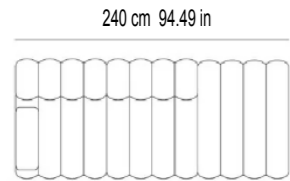

Bienvenue chez
Harmony Luxe

SETUP 1

2X MEDIUM
 1X OTTOMAN
 1X ARMREST
 D 96cm / H 70cm / SH 42 cm
 D 37.80 in / H 27.56 in / SH 16.54 in

SETUP 2

1X MEDIUM
 1X OTTOMAN CLASSIC
 D 96cm / H 70cm / SH 42 cm
 D 37.80 in / H 27.56 in / SH 16.54 in