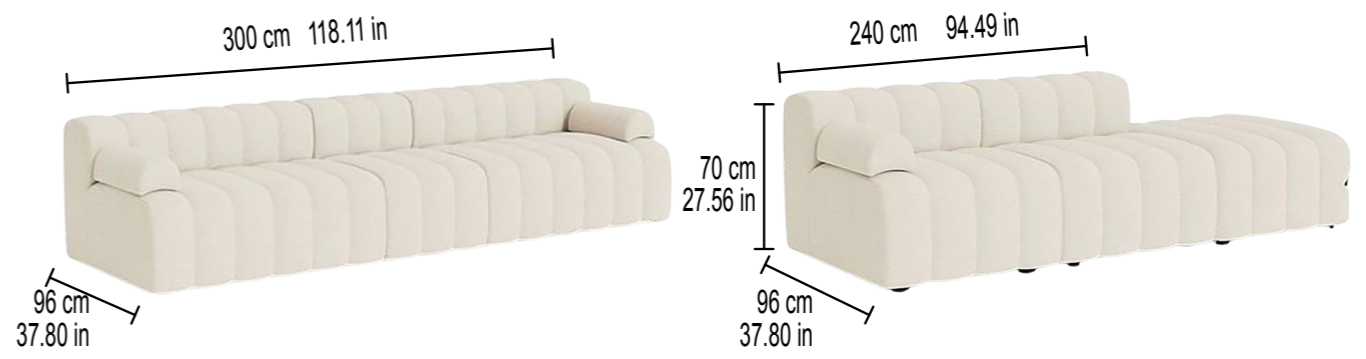

Bienvenue chez
Harmony Luxe

Collection Harmony Luxe – Là où l'élégance rencontre le confort au quotidien

La collection Harmony Luxe de Boobeyeh Living Furniture allie une élégance raffinée à un confort incomparable. Chaque pièce est soigneusement conçue pour apporter équilibre et sophistication à votre espace de vie.

Grâce à des matériaux haut de gamme, des finitions soignées et un charme intemporel, cette collection crée une atmosphère de luxe naturel et de chaleur accueillante.