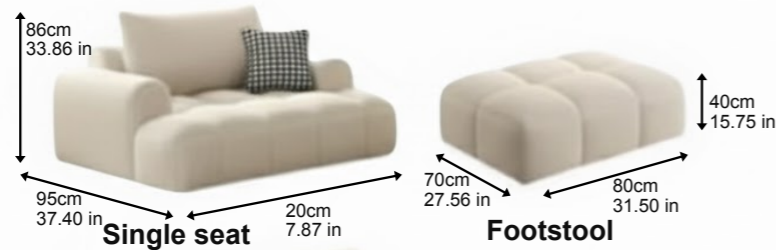

Bienvenue chez Serenity Lounge

Confort moderne de Boobeyeh Living Furniture

Détendez-vous avec style et simplicité grâce à la collection Serenity Lounge de Boobeyeh Living Furniture. Conçue pour apporter tranquillité et sophistication à votre espace de vie, cette collection associe des textures douces, des lignes épurées et un savoir-faire moderne.

Chaque pièce reflète l'harmonie parfaite entre confort et design, créant une atmosphère sereine idéale pour la détente et les moments de convivialité. Avec Serenity Lounge, Boobeyeh Living Home Furniture vous invite à découvrir l'élégance contemporaine et un confort durable dans chaque détail.

Dimension

Fauteuil (1 place)
L120 × P95 × H86 cm