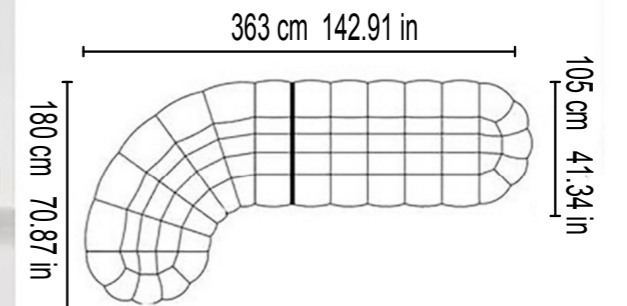

Bienvenue chez
Comfort Haven