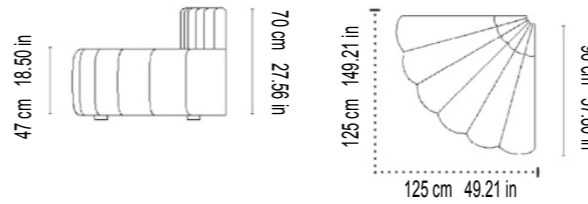

Bienvenue chez
Harmony Luxe

SETUP 1

2X MEDIUM
 1X OTTOMAN
 1X ARMREST
 D 96cm / H 70cm / SH 42 cm
 D 37.80 in / H 27.56 in / SH 16.54 in

SETUP 2

1X MEDIUM
 1X OTTOMAN CLASSIC
 D 96cm / H 70cm / SH 42 cm
 D 37.80 in / H 27.56 in / SH 16.54 in

SETUP 3

2X LARGE
 1X SMALL
 2X ARMREST
 D 96cm / H 70cm / SH 42 cm
 D 37.80 in / H 27.56 in / SH 16.54 in

SETUP 4

1X LARGE
 1X CORNER
 1X MEDIUM
 2X ARMREST
 D 96cm / H 70cm / SH 42 cm
 D 37.80 in / H 27.56 in / SH 16.54 in

SETUP 5

1X SMALL
 1X MEDIUM
 1X LARGE
 1X CORNER
 1X OTTOMAN
 2X OTTOMAN CLASSIC
 3X ARMREST
 D 96cm / H 70cm / SH 42 cm
 D 37.80 in / H 27.56 in / SH 16.54 in

STUDIO CURVE
 W: 125 cm 49.21 in / D: 96 cm 37.80 in
 H: 70 cm 27.56 in / SH: 47 cm 18.50 in
 SD: 61 cm 24.02 in