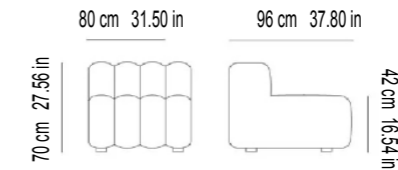

SETUP 3

2X LARGE
 1X SMALL
 2X ARMREST
 D 96cm / H 70cm / SH 42 cm
 D 37.80 in / H 27.56 in / SH 16.54 in

SETUP 4

1X LARGE
 1X CORNER
 1X MEDIUM
 2X ARMREST
 D 96cm / H 70cm / SH 42 cm
 D 37.80 in / H 27.56 in / SH 16.54 in

SETUP 5

1X SMALL
 1X MEDIUM
 1X LARGE
 1X CORNER
 1X OTTOMAN
 2X OTTOMAN CLASSIC
 3X ARMREST
 D 96cm / H 70cm / SH 42 cm
 D 37.80 in / H 27.56 in / SH 16.54 in

STUDIO CURVE
 W: 125 cm 49.21 in / D: 96 cm 37.80 in
 H: 70 cm 27.56 in / SH: 47 cm 18.50 in
 SD: 61 cm 24.02 in

DIMENSIONS

W: 120 cm 47.24 in / D: 47 cm 18.50 in / H: 47 cm 18.50 in

SMALL
 W: 60 cm 23.62 in / D: 96 cm 37.80 in
 H: 70 cm 27.56 in / SH: 42 cm 16.54 in

MEDIUM
 W: 80 cm 31.50 in / D: 96 cm 37.80 in
 H: 70 cm 27.56 in / SH: 42 cm 16.54 in

CORNER
 W: 110 cm 43.31 in / D: 96 cm 37.80 in
 H: 70 cm 27.56 in / SH: 42 cm 16.54 in

LARGE
 W: 120 cm 47.24 in / D: 96 cm 37.80 in
 H: 70 cm 27.56 in / SH: 42 cm 16.54 in

OTTOMAN
 W: 80 cm 31.50 in / D: 96 cm 37.80 in / H: 42 cm 16.54 in