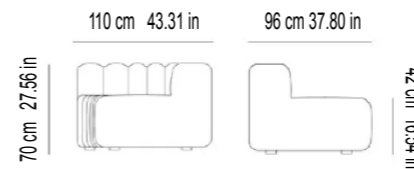

SETUP 3

2X LARGE
 1X SMALL
 2X ARMREST
 D 96cm / H 70cm / SH 42 cm
 D 37.80 in / H 27.56 in / SH 16.54 in

SETUP 4

1X LARGE
 1X CORNER
 1X MEDIUM
 2X ARMREST
 D 96cm / H 70cm / SH 42 cm
 D 37.80 in / H 27.56 in / SH 16.54 in

SETUP 5

1X SMALL
 1X MEDIUM
 1X LARGE
 1X CORNER
 1X OTTOMAN
 2X OTTOMAN CLASSIC
 3X ARMREST
 D 96cm / H 70cm / SH 42 cm
 D 37.80 in / H 27.56 in / SH 16.54 in

STUDIO CURVE
 W: 125 cm 49.21 in / D: 96 cm 37.80 in
 H: 70 cm 27.56 in / SH: 47 cm 18.50 in
 SD: 61 cm 24.02 in

DIMENSIONS

W: 120 cm 47.24 in / D: 47 cm 18.50 in / H: 47 cm 18.50 in

SMALL
 W: 60 cm 23.62 in / D: 96 cm 37.80 in
 H: 70 cm 27.56 in / SH: 42 cm 16.54 in

MEDIUM
 W: 80 cm 31.50 in / D: 96 cm 37.80 in
 H: 70 cm 27.56 in / SH: 42 cm 16.54 in

CORNER
 W: 110 cm 43.31 in / D: 96 cm 37.80 in
 H: 70 cm 27.56 in / SH: 42 cm 16.54 in

LARGE
 W: 120 cm 47.24 in / D: 96 cm 37.80 in
 H: 70 cm 27.56 in / SH: 42 cm 16.54 in

OTTOMAN
 W: 80 cm 31.50 in / D: 96 cm 37.80 in / H: 42 cm 16.54 in