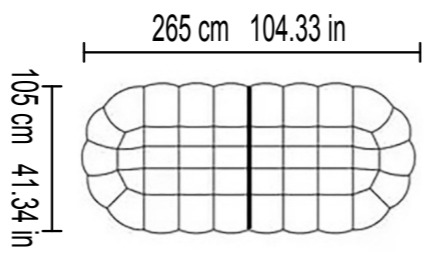

Bienvenue chez
Harmony Luxe

Collection Harmony Luxe – Là où l'élégance rencontre le confort au quotidien

La collection Harmony Luxe de Boobeyeh Living Furniture allie une élégance raffinée à un confort incomparable. Chaque pièce est soigneusement conçue pour apporter équilibre et sophistication à votre espace de vie.

Grâce à des matériaux haut de gamme, des finitions soignées et un charme intemporel, cette collection crée une atmosphère de luxe naturel et de chaleur accueillante.