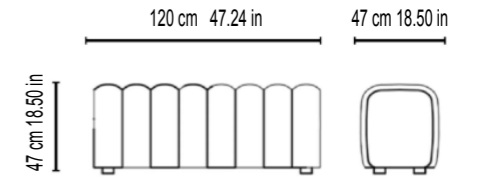

Bienvenue chez
Harmony Luxe

SETUP 1

2X MEDIUM
 1X OTTOMAN
 1X ARMREST
 D 96cm / H 70cm / SH 42 cm
 D 37.80 in / H 27.56 in / SH 16.54 in

SETUP 2

1X MEDIUM
 1X OTTOMAN CLASSIC
 D 96cm / H 70cm / SH 42 cm
 D 37.80 in / H 27.56 in / SH 16.54 in

SETUP 3

2X LARGE
 1X SMALL
 2X ARMREST
 D 96cm / H 70cm / SH 42 cm
 D 37.80 in / H 27.56 in / SH 16.54 in

SETUP 4

1X LARGE
 1X CORNER
 1X MEDIUM
 2X ARMREST
 D 96cm / H 70cm / SH 42 cm
 D 37.80 in / H 27.56 in / SH 16.54 in

SETUP 5

1X SMALL
 1X MEDIUM
 1X LARGE
 1X CORNER
 1X OTTOMAN
 2X OTTOMAN CLASSIC
 3X ARMREST
 D 96cm / H 70cm / SH 42 cm
 D 37.80 in / H 27.56 in / SH 16.54 in

STUDIO CURVE
 W: 125 cm 49.21 in / D: 96 cm 37.80 in
 H: 70 cm 27.56 in / SH: 47 cm 18.50 in
 SD: 61 cm 24.02 in

DIMENSIONS

W: 120 cm 47.24 in / D: 47 cm 18.50 in / H: 47 cm 18.50 in

SMALL
 W: 60 cm 23.62 in / D: 96 cm 37.80 in
 H: 70 cm 27.56 in / SH: 42 cm 16.54 in

MEDIUM
 W: 80 cm 31.50 in / D: 96 cm 37.80 in
 H: 70 cm 27.56 in / SH: 42 cm 16.54 in