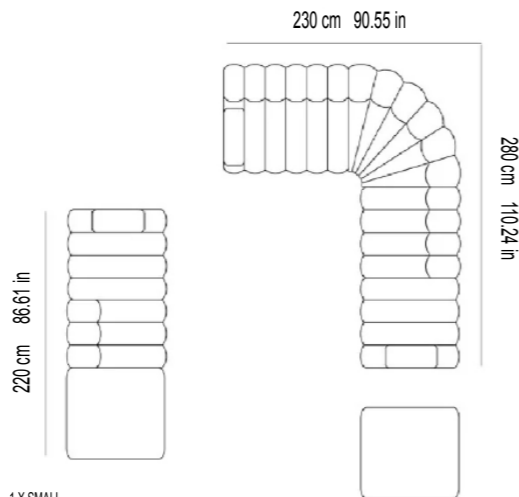

SETUP 5

1X SMALL
1X MEDIUM
1X LARGE
1X CORNER
1X OTTOMAN
2X OTTOMAN CLASSIC
3X ARMREST
D 96cm / H 70cm / SH 42 cm
D 37.80 in / H 27.56 in / SH 16.54 in