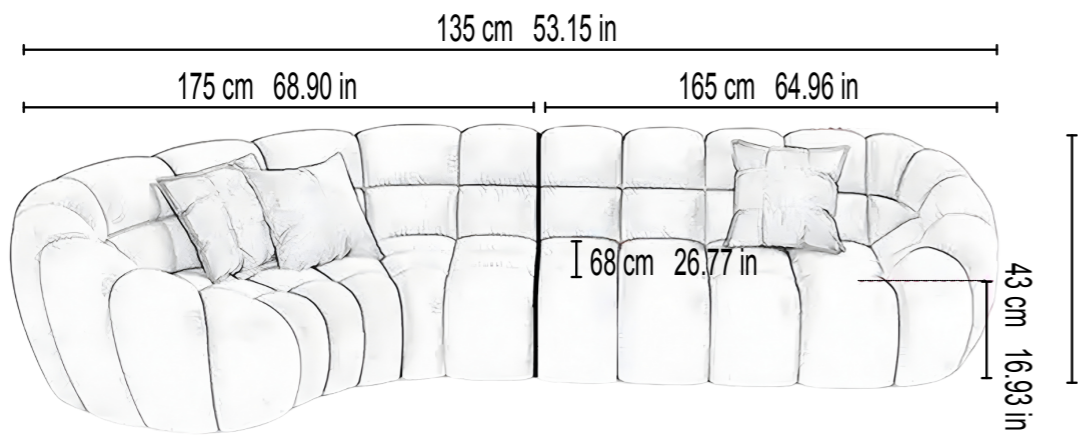

Bienvenue chez
Comfort Haven