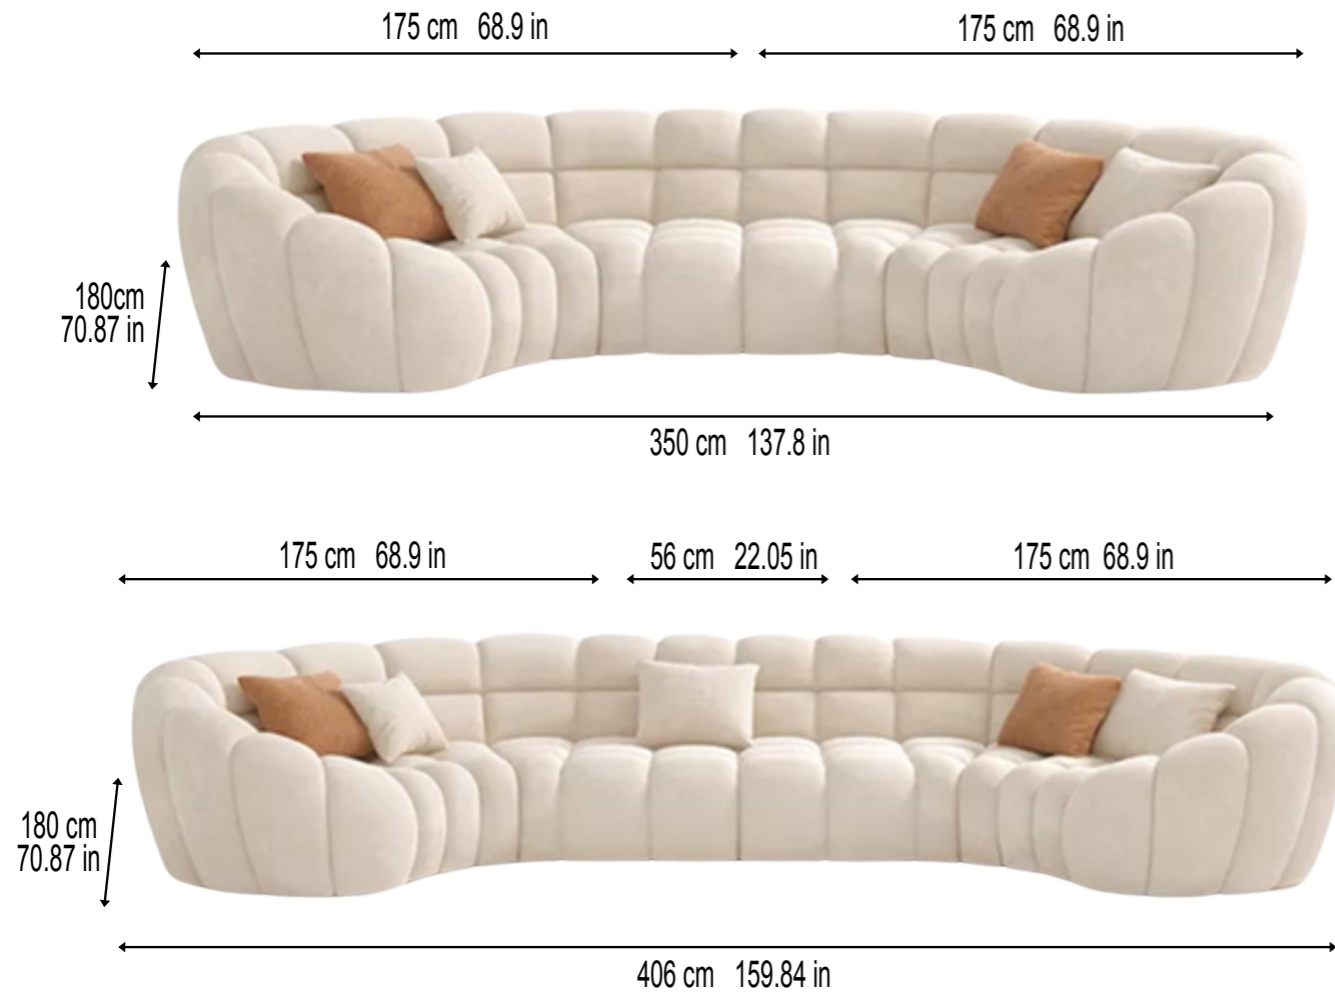

Bienvenue chez
Comfort Haven

Collection Comfort Haven – Votre sanctuaire de vie paisible

La collection Comfort Haven de Boobeyeh Living Furniture est conçue pour vous envelopper de chaleur, de style et de confort. Avec ses textures moelleuses, ses lignes élégantes et son savoir-faire haut de gamme, chaque pièce vous invite à vous détendre dans un confort absolu.

Parfaite pour créer des espaces chaleureux et élégants, cette collection transforme votre maison en un véritable havre de détente et de vie raffinée.