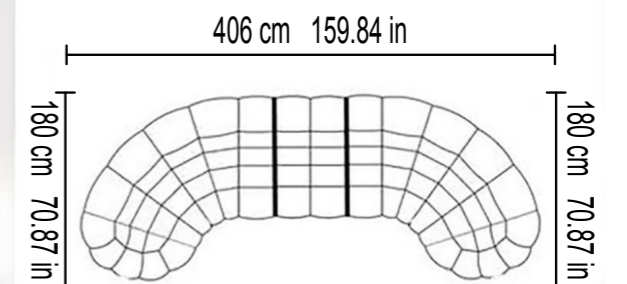

Bienvenue chez
Comfort Haven