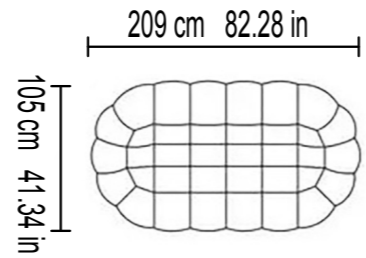

Bienvenue chez
Harmony Luxe

Collection Harmony Luxe – Là où l'élégance rencontre le confort au quotidien

La collection Harmony Luxe de Boobeyeh Living Furniture allie une élégance raffinée à un confort incomparable. Chaque pièce est soigneusement conçue pour apporter équilibre et sophistication à votre espace de vie.

Grâce à des matériaux haut de gamme, des finitions soignées et un charme intemporel, cette collection crée une atmosphère de luxe naturel et de chaleur accueillante.