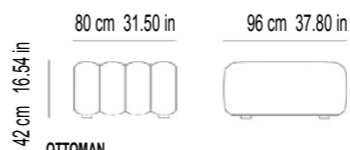

SETUP 3

2X LARGE
 1X SMALL
 2X ARMREST
 D 96cm / H 70cm / SH 42 cm
 D 37.80 in / H 27.56 in / SH 16.54 in

SETUP 4

1X LARGE
 1X CORNER
 1X MEDIUM
 2X ARMREST
 D 96cm / H 70cm / SH 42 cm
 D 37.80 in / H 27.56 in / SH 16.54 in

SETUP 5

1X SMALL
 1X MEDIUM
 1X LARGE
 1X CORNER
 1X OTTOMAN
 2X OTTOMAN CLASSIC
 3X ARMREST
 D 96cm / H 70cm / SH 42 cm
 D 37.80 in / H 27.56 in / SH 16.54 in

STUDIO CURVE
 W: 125 cm 49.21 in / D: 96 cm 37.80 in
 H: 70 cm 27.56 in / SH: 47 cm 18.50 in
 SD: 61 cm 24.02 in

DIMENSIONS

W: 120 cm 47.24 in / D: 47 cm 18.50 in / H: 47 cm 18.50 in

SMALL
 W: 60 cm 23.62 in / D: 96 cm 37.80 in
 H: 70 cm 27.56 in / SH: 42 cm 16.54 in

MEDIUM
 W: 80 cm 31.50 in / D: 96 cm 37.80 in
 H: 70 cm 27.56 in / SH: 42 cm 16.54 in

CORNER
 W: 110 cm 43.31 in / D: 96 cm 37.80 in
 H: 70 cm 27.56 in / SH: 42 cm 16.54 in

LARGE
 W: 120 cm 47.24 in / D: 96 cm 37.80 in
 H: 70 cm 27.56 in / SH: 42 cm 16.54 in

OTTOMAN
 W: 80 cm 31.50 in / D: 96 cm 37.80 in / H: 42 cm 16.54 in