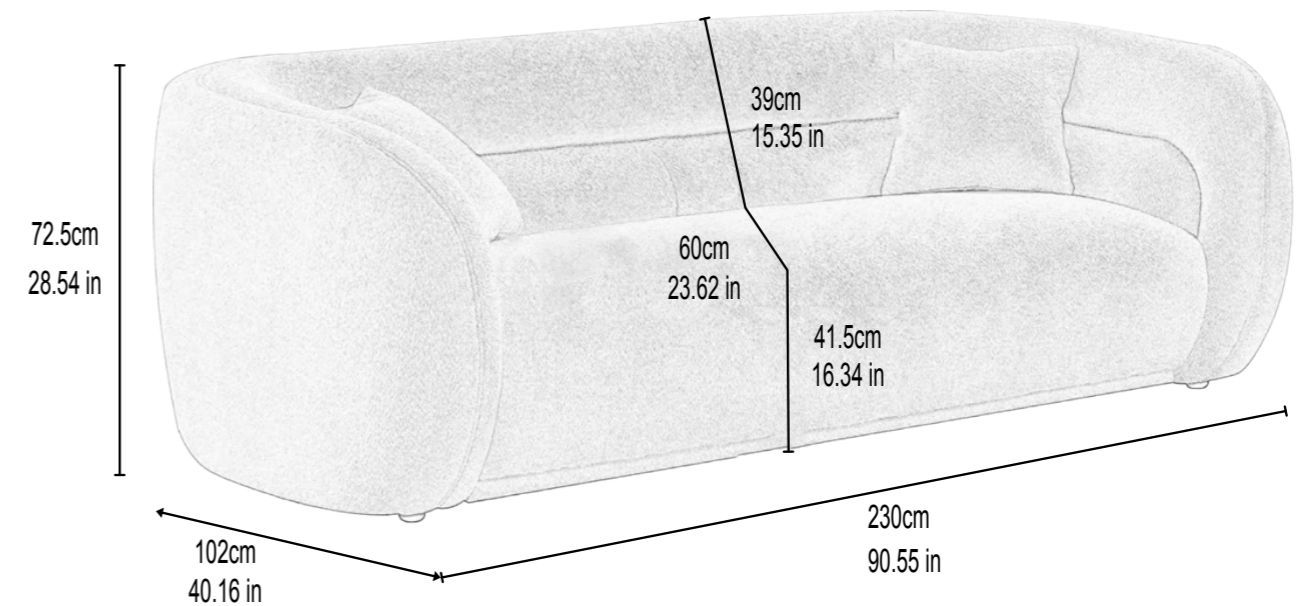

Bienvenue chez
Opulence

La collection Opulence de Boobeyeh Living

Apportez un luxe incomparable à la chambre de votre bébé avec la collection Opulence de Boobeyeh Living. Cette collection haut de gamme se distingue par ses matériaux somptueux et son design glamour et sophistiqué. Chaque pièce associe harmonieusement des tissus rembourrés et moelleux à d'élégants accents métalliques, tels que des poignées et des pieds en or brossé.

Conçue pour les parents les plus exigeants, cette collection transforme la chambre de bébé en un véritable sanctuaire d'inspiration royale. Du lit de bébé convertible au design remarquable à la commode chic et parfaitement assortie, la collection Opulence représente le summum du mobilier de chambre de bébé haut de gamme, offrant un style intemporel et un savoir-faire exceptionnel pour votre maison.