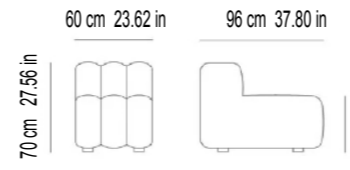

SETUP 3

2X LARGE
 1X SMALL
 2X ARMREST
 D 96cm / H 70cm / SH 42 cm
 D 37.80 in / H 27.56 in / SH 16.54 in

SETUP 4

1X LARGE
 1X CORNER
 1X MEDIUM
 2X ARMREST
 D 96cm / H 70cm / SH 42 cm
 D 37.80 in / H 27.56 in / SH 16.54 in

SETUP 5

1X SMALL
 1X MEDIUM
 1X LARGE
 1X CORNER
 1X OTTOMAN
 2X OTTOMAN CLASSIC
 3X ARMREST
 D 96cm / H 70cm / SH 42 cm
 D 37.80 in / H 27.56 in / SH 16.54 in

STUDIO CURVE
 W: 125 cm 49.21 in / D: 96 cm 37.80 in
 H: 70 cm 27.56 in / SH: 47 cm 18.50 in
 SD: 61 cm 24.02 in

DIMENSIONS

W: 120 cm 47.24 in / D: 47 cm 18.50 in / H: 47 cm 18.50 in

SMALL
 W: 60 cm 23.62 in / D: 96 cm 37.80 in
 H: 70 cm 27.56 in / SH: 42 cm 16.54 in

MEDIUM
 W: 80 cm 31.50 in / D: 96 cm 37.80 in
 H: 70 cm 27.56 in / SH: 42 cm 16.54 in

CORNER
 W: 110 cm 43.31 in / D: 96 cm 37.80 in
 H: 70 cm 27.56 in / SH: 42 cm 16.54 in

LARGE
 W: 120 cm 47.24 in / D: 96 cm 37.80 in
 H: 70 cm 27.56 in / SH: 42 cm 16.54 in

OTTOMAN
 W: 80 cm 31.50 in / D: 96 cm 37.80 in / H: 42 cm 16.54 in