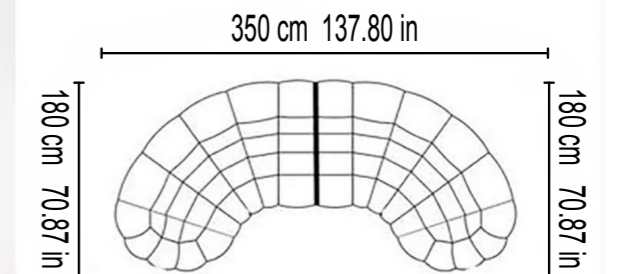

Bienvenue chez
Comfort Haven