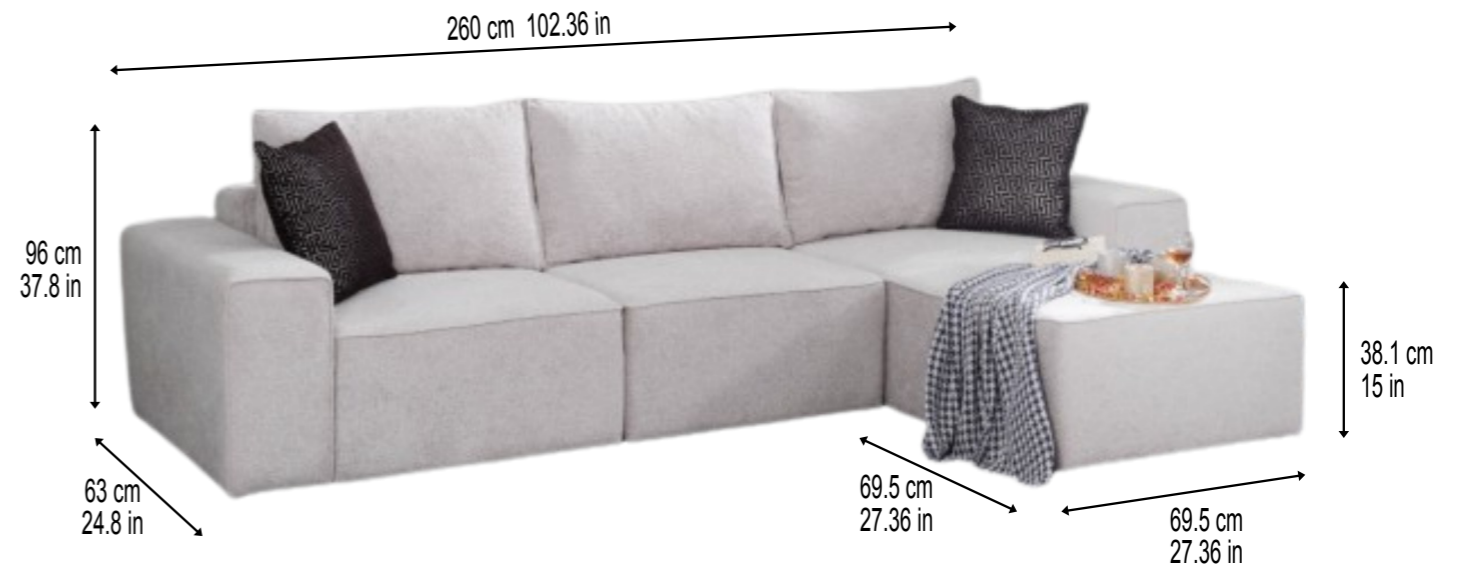

Bienvenue chez
Moderna Grace

Boobeyeh Living – La collection Moderna Grace

Découvrez la collection Moderna Grace de Boobeyeh Living, une fusion parfaite d'élégance moderne et de confort durable. Conçue pour les maisons contemporaines, chaque pièce se distingue par des lignes épurées, des textures douces et des finitions haut de gamme qui reflètent une sophistication raffinée.

Des canapés élégants aux fauteuils d'appoint gracieux, la collection incarne la passion de Boobeyeh pour un savoir-faire de qualité et un design intemporel. Chaque élément est soigneusement conçu pour rehausser votre espace de vie avec style, chaleur et durabilité.

Transformez votre maison en un refuge moderne où le confort rencontre l'élégance — avec Moderna Grace, vivre avec beauté n'a jamais été aussi simple.