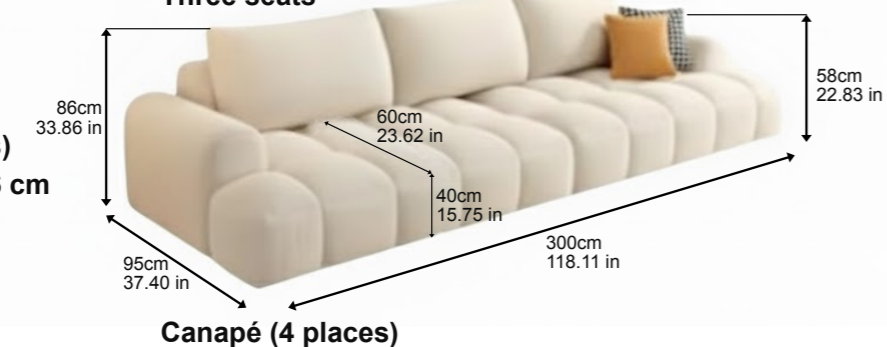

Dimension

Fauteuil (1 place)
L120 × P95 × H86 cm

Repose-pieds
L80 × P70 × H40 cm

Causeuse (2 places)
L180 × P95 × H86 cm

Canapé (3 places)
L240 × P95 × H86 cm

Canapé (4 places)
L300 × P95 × H86 cm

Bienvenue chez Serenity Lounge

DIMENSIONS

W: 120 cm 47.24 in / D: 47 cm 18.50 in / H: 47 cm 18.50 in

SMALL
 W: 60 cm 23.62 in / D: 96 cm 37.80 in
 H: 70 cm 27.56 in / SH: 42 cm 16.54 in

MEDIUM
 W: 80 cm 31.50 in / D: 96 cm 37.80 in
 H: 70 cm 27.56 in / SH: 42 cm 16.54 in

CORNER
 W: 110 cm 43.31 in / D: 96 cm 37.80 in
 H: 70 cm 27.56 in / SH: 42 cm 16.54 in

LARGE
 W: 120 cm 47.24 in / D: 96 cm 37.80 in
 H: 70 cm 27.56 in / SH: 42 cm 16.54 in

OTTOMAN
 W: 80 cm 31.50 in / D: 96 cm 37.80 in / H: 42 cm 16.54 in