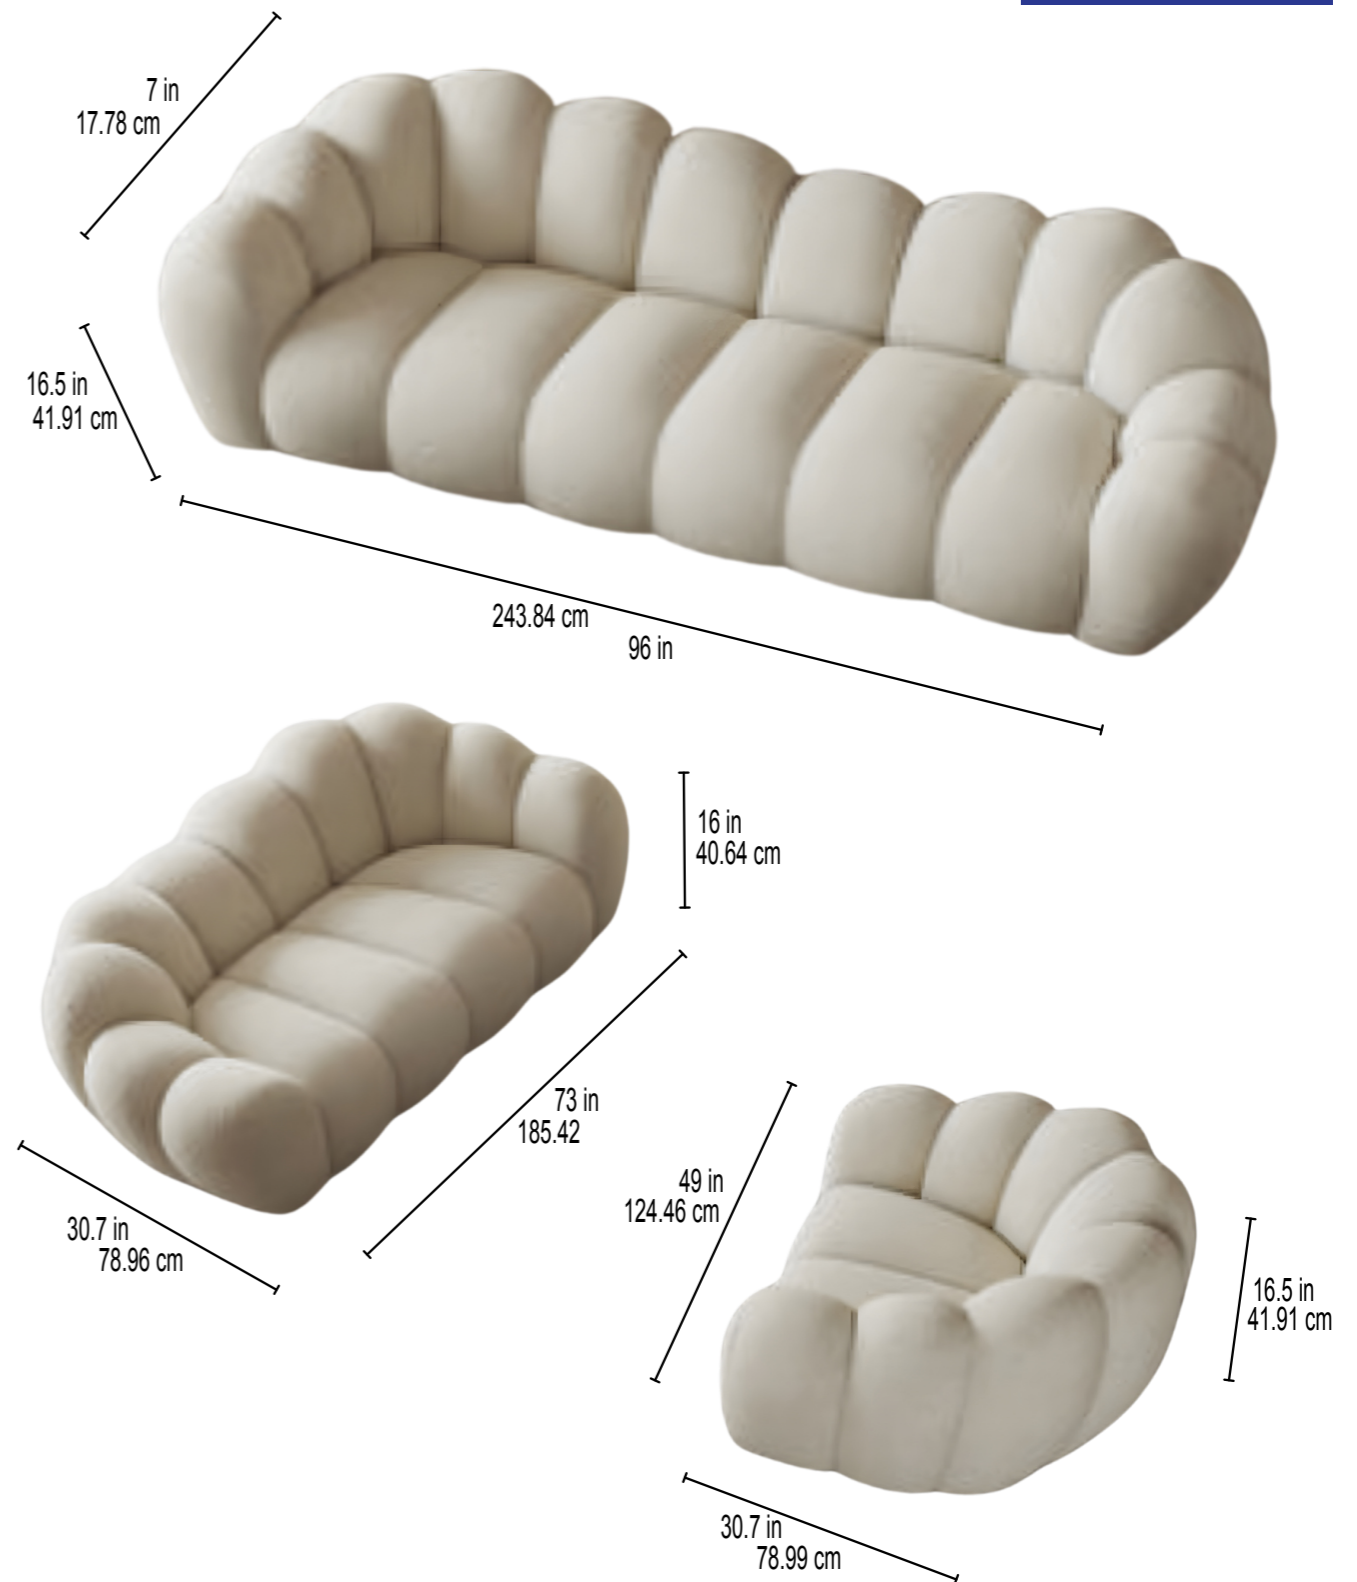

Bienvenue chez
Eden Relax

Eden Relax : Votre sanctuaire personnel

Échappez au bruit du quotidien et plongez dans votre propre havre de paix. La collection Eden Relax de Boobeyeh Living Home est l'endroit où le design sophistiqué rencontre une tranquillité absolue.

Chaque ligne, chaque texture haut de gamme et chaque coussin moelleux sont conçus avec un seul objectif : vous permettre de vous détendre pleinement. Que vous vous installiez avec un bon livre, profitez d'un matin tranquille ou fermez simplement les yeux après une longue journée, Eden Relax transforme votre espace de vie en un véritable sanctuaire de paix.

Découvrez l'art du confort absolu.