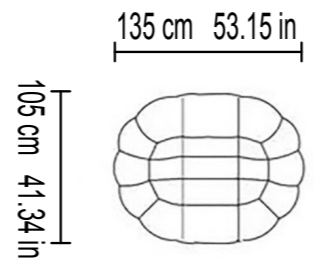

Bienvenue chez
Harmony Luxe

Collection Harmony Luxe – Là où l'élégance rencontre le confort au quotidien

La collection Harmony Luxe de Boobeyeh Living Furniture allie une élégance raffinée à un confort incomparable. Chaque pièce est soigneusement conçue pour apporter équilibre et sophistication à votre espace de vie.

Grâce à des matériaux haut de gamme, des finitions soignées et un charme intemporel, cette collection crée une atmosphère de luxe naturel et de chaleur accueillante.