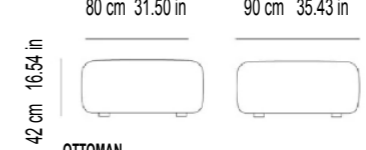

SETUP 3

2X LARGE
 1X SMALL
 2X ARMREST
 D 96cm / H 70cm / SH 42 cm
 D 37.80 in / H 27.56 in / SH 16.54 in

SETUP 4

1X LARGE
 1X CORNER
 1X MEDIUM
 2X ARMREST
 D 96cm / H 70cm / SH 42 cm
 D 37.80 in / H 27.56 in / SH 16.54 in

SETUP 5

1X SMALL
 1X MEDIUM
 1X LARGE
 1X CORNER
 1X OTTOMAN
 2X OTTOMAN CLASSIC
 3X ARMREST
 D 96cm / H 70cm / SH 42 cm
 D 37.80 in / H 27.56 in / SH 16.54 in

STUDIO CURVE
 W: 125 cm 49.21 in / D: 96 cm 37.80 in
 H: 70 cm 27.56 in / SH: 47 cm 18.50 in
 SD: 61 cm 24.02 in

DIMENSIONS

W: 120 cm 47.24 in / D: 47 cm 18.50 in / H: 47 cm 18.50 in

SMALL
 W: 60 cm 23.62 in / D: 96 cm 37.80 in
 H: 70 cm 27.56 in / SH: 42 cm 16.54 in

MEDIUM
 W: 80 cm 31.50 in / D: 96 cm 37.80 in
 H: 70 cm 27.56 in / SH: 42 cm 16.54 in

CORNER
 W: 110 cm 43.31 in / D: 96 cm 37.80 in
 H: 70 cm 27.56 in / SH: 42 cm 16.54 in

LARGE
 W: 120 cm 47.24 in / D: 96 cm 37.80 in
 H: 70 cm 27.56 in / SH: 42 cm 16.54 in

OTTOMAN
 W: 80 cm 31.50 in / D: 96 cm 37.80 in / H: 42 cm 16.54 in