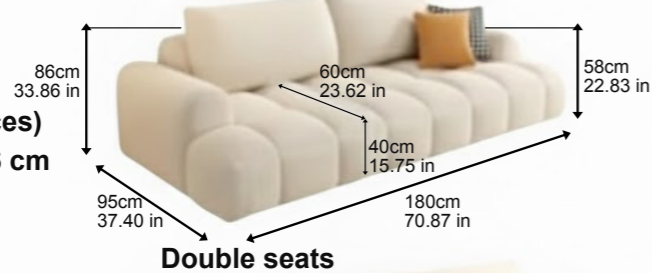

Dimension

Fauteuil (1 place)
L120 × P95 × H86 cm

Repose-pieds
L80 × P70 × H40 cm

Causeuse (2 places)
L180 × P95 × H86 cm

Canapé (3 places)
L240 × P95 × H86 cm

Canapé (4 places)
L300 × P95 × H86 cm

Bienvenue chez Serenity Lounge

DIMENSIONS

W: 120 cm 47.24 in / D: 47 cm 18.50 in / H: 47 cm 18.50 in

SMALL
 W: 60 cm 23.62 in / D: 96 cm 37.80 in
 H: 70 cm 27.56 in / SH: 42 cm 16.54 in

MEDIUM
 W: 80 cm 31.50 in / D: 96 cm 37.80 in
 H: 70 cm 27.56 in / SH: 42 cm 16.54 in

CORNER
 W: 110 cm 43.31 in / D: 96 cm 37.80 in
 H: 70 cm 27.56 in / SH: 42 cm 16.54 in

LARGE
 W: 120 cm 47.24 in / D: 96 cm 37.80 in
 H: 70 cm 27.56 in / SH: 42 cm 16.54 in

OTTOMAN
 W: 80 cm 31.50 in / D: 96 cm 37.80 in / H: 42 cm 16.54 in