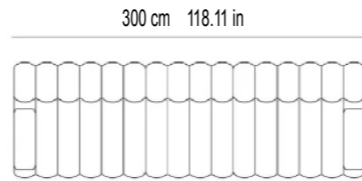

SETUP 3

2X LARGE
1X SMALL
2X ARMREST
D 96cm / H 70cm / SH 42 cm
D 37.80 in / H 27.56 in / SH 16.54 in