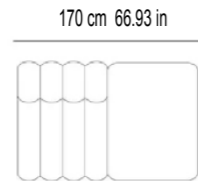

Bienvenue chez
Harmony Luxe

SETUP 1

2X MEDIUM
 1X OTTOMAN
 1X ARMREST
 D 96cm / H 70cm / SH 42 cm
 D 37.80 in / H 27.56 in / SH 16.54 in

SETUP 2

1X MEDIUM
 1X OTTOMAN CLASSIC
 D 96cm / H 70cm / SH 42 cm
 D 37.80 in / H 27.56 in / SH 16.54 in

DIMENSIONS

W: 120 cm 47.24 in / D: 47 cm 18.50 in / H: 47 cm 18.50 in

SMALL
 W: 60 cm 23.62 in / D: 96 cm 37.80 in
 H: 70 cm 27.56 in / SH: 42 cm 16.54 in

MEDIUM
 W: 80 cm 31.50 in / D: 96 cm 37.80 in
 H: 70 cm 27.56 in / SH: 42 cm 16.54 in