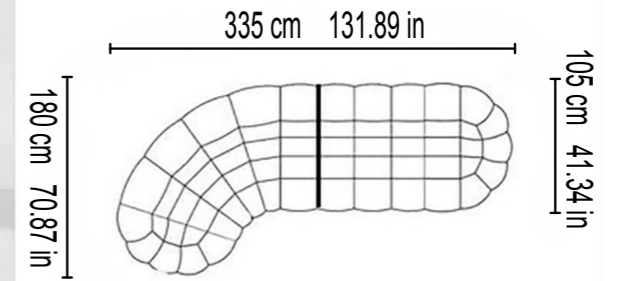

Bienvenue chez
Comfort Haven