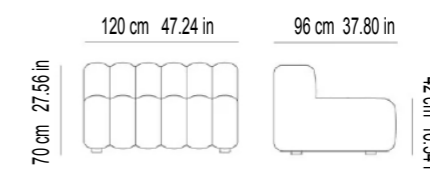

SETUP 3

2X LARGE
 1X SMALL
 2X ARMREST
 D 96cm / H 70cm / SH 42 cm
 D 37.80 in / H 27.56 in / SH 16.54 in

SETUP 4

1X LARGE
 1X CORNER
 1X MEDIUM
 2X ARMREST
 D 96cm / H 70cm / SH 42 cm
 D 37.80 in / H 27.56 in / SH 16.54 in

SETUP 5

1X SMALL
 1X MEDIUM
 1X LARGE
 1X CORNER
 1X OTTOMAN
 2X OTTOMAN CLASSIC
 3X ARMREST
 D 96cm / H 70cm / SH 42 cm
 D 37.80 in / H 27.56 in / SH 16.54 in

STUDIO CURVE
 W: 125 cm 49.21 in / D: 96 cm 37.80 in
 H: 70 cm 27.56 in / SH: 47 cm 18.50 in
 SD: 61 cm 24.02 in

DIMENSIONS

W: 120 cm 47.24 in / D: 47 cm 18.50 in / H: 47 cm 18.50 in

SMALL
 W: 60 cm 23.62 in / D: 96 cm 37.80 in
 H: 70 cm 27.56 in / SH: 42 cm 16.54 in

MEDIUM
 W: 80 cm 31.50 in / D: 96 cm 37.80 in
 H: 70 cm 27.56 in / SH: 42 cm 16.54 in

CORNER
 W: 110 cm 43.31 in / D: 96 cm 37.80 in
 H: 70 cm 27.56 in / SH: 42 cm 16.54 in

LARGE
 W: 120 cm 47.24 in / D: 96 cm 37.80 in
 H: 70 cm 27.56 in / SH: 42 cm 16.54 in

OTTOMAN
 W: 80 cm 31.50 in / D: 96 cm 37.80 in / H: 42 cm 16.54 in