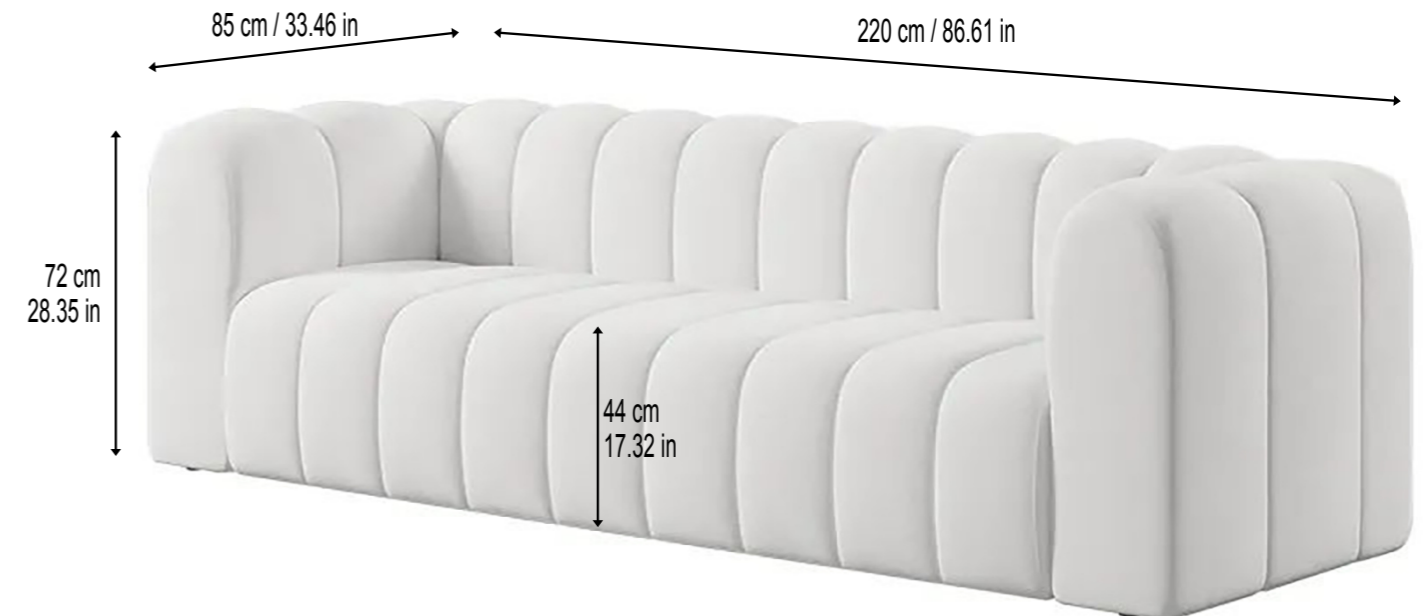

Bienvenue chez
Signature Retreat

Découvrez l'essence de la détente avec la collection Signature Retreat de Boobeyeh Living Furniture. Conçue pour ceux qui apprécient la sophistication et la sérénité, cette gamme allie une esthétique contemporaine à un confort moelleux.

Chaque pièce est fabriquée à partir de matériaux haut de gamme, mettant en valeur un savoir-faire raffiné et un style intemporel. Que ce soit pour votre chambre, votre salon ou votre espace de vie, Signature Retreat transforme votre maison en un véritable havre de calme et d'élégance moderne — où chaque moment ressemble à une escapade.