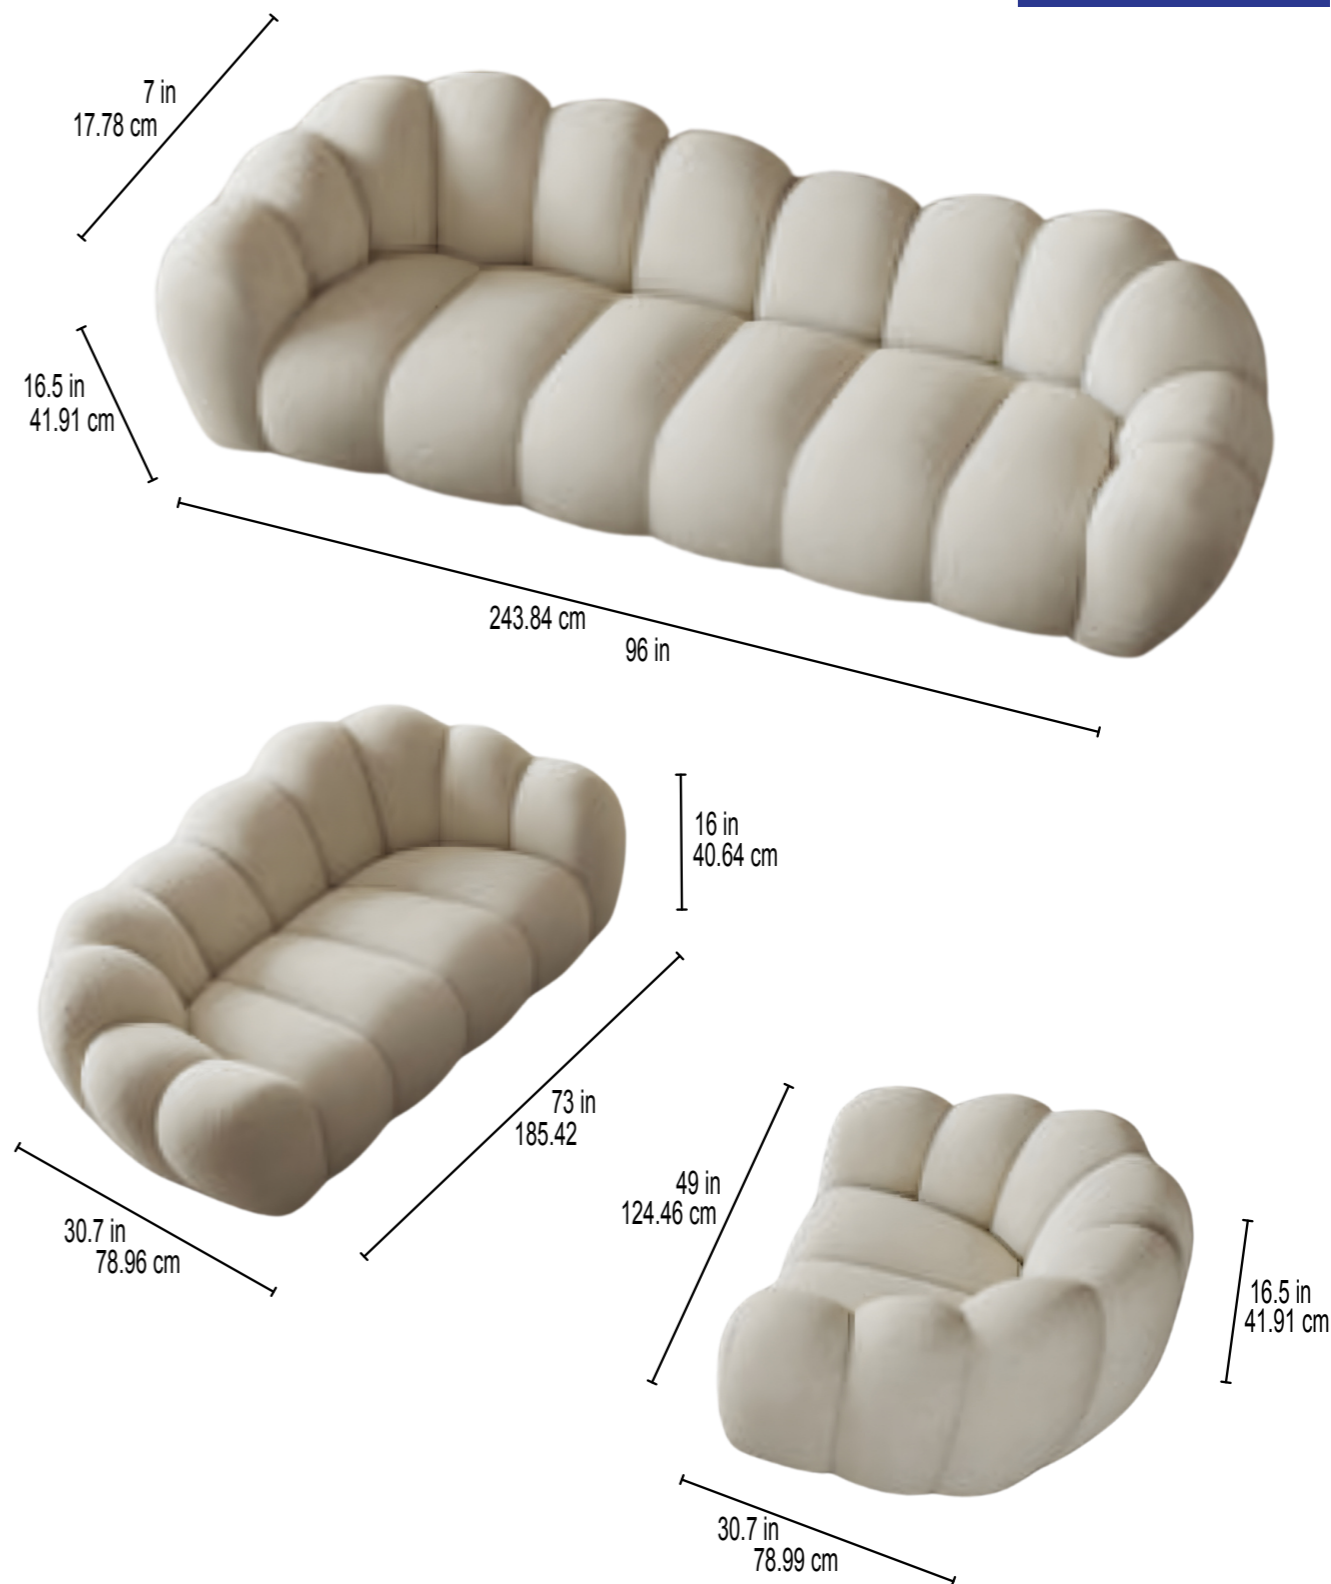

Welcome to
Eden Relax

The Eden Relax: Your Personal Sanctuary

Escape the noise of the everyday and sink into your own private haven. The Eden Relax collection by Boobeyeh living Home is where sophisticated design meets blissful tranquility.

Every line, every premium texture, and every plush cushion is crafted with one purpose: to help you unwind completely. Whether you're settling in with a good book, enjoying a quiet morning, or simply closing your eyes after a long day, the Eden Relax transforms your living space into a sanctuary of peace.

Discover the art of pure comfort.