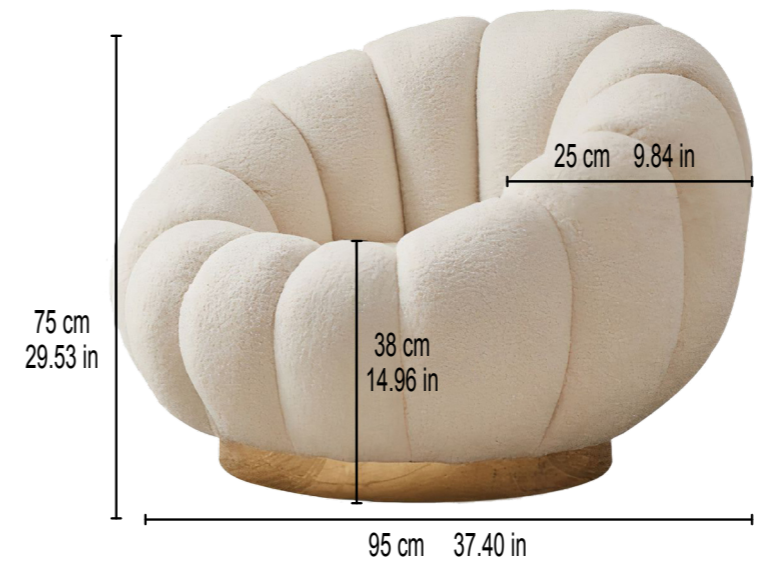

Welcome to
Aura Elegance

The Aura Elegance: The Art of Sophistication

Some furniture simply fills a room. The Aura Elegance collection transforms it.

Boobeyeh Living presents a line defined by its graceful poise and quiet confidence. This collection is an exercise in refined taste, where every element—from the sweep of its lines to the premium finish—is crafted to create an atmosphere of understated luxury.

The Aura Elegance isn't just a statement piece; it's the sophisticated feeling that welcomes you home. Radiate grace in every corner.