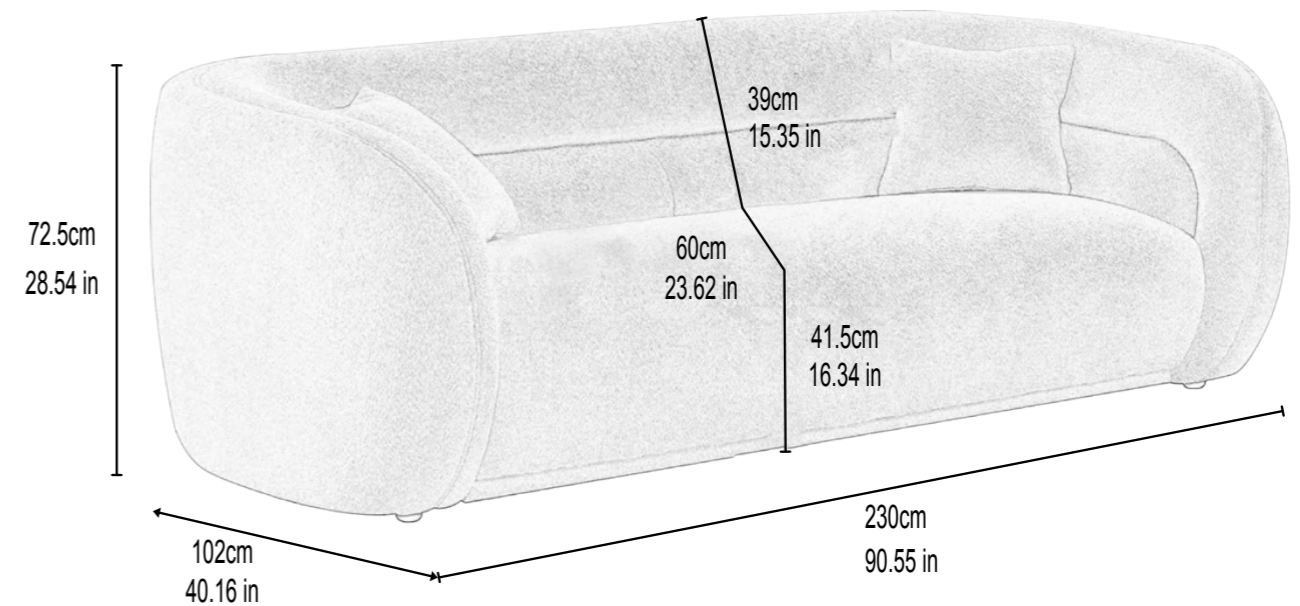

Welcome to
Opulence

The Opulence Collection by Boobeyeh Living

Introduce unparalleled luxury to your nursery with the Opulence Collection by Boobeyeh Living. This premier collection is defined by its lavish materials and glamorous, sophisticated design. Each piece masterfully blends plush, upholstered fabrics with elegant metallic accents, such as brushed gold hardware and legs.

Designed for the discerning parent, this collection transforms the nursery into a royal-inspired sanctuary. From the statement-making convertible crib to the chic, coordinated dresser, the Opulence Collection is the pinnacle of high-end nursery furniture, offering timeless style and exquisite craftsmanship for your home.