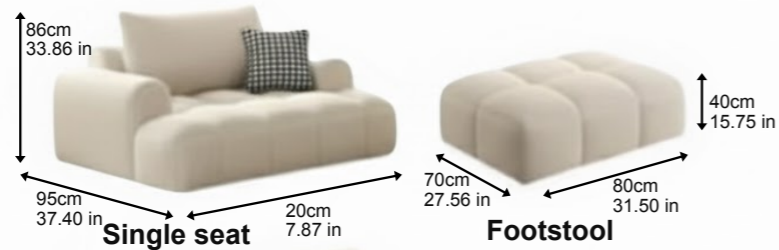

### Dimension size

**Single seat**  
W120xD95xH86cm

**Footstool**  
W80xD70xH40cm

**Double seats**  
W180xD95xH86cm

**Three seats**  
W240xD95xH86cm

**Four seats**  
W300xD95xH86cm