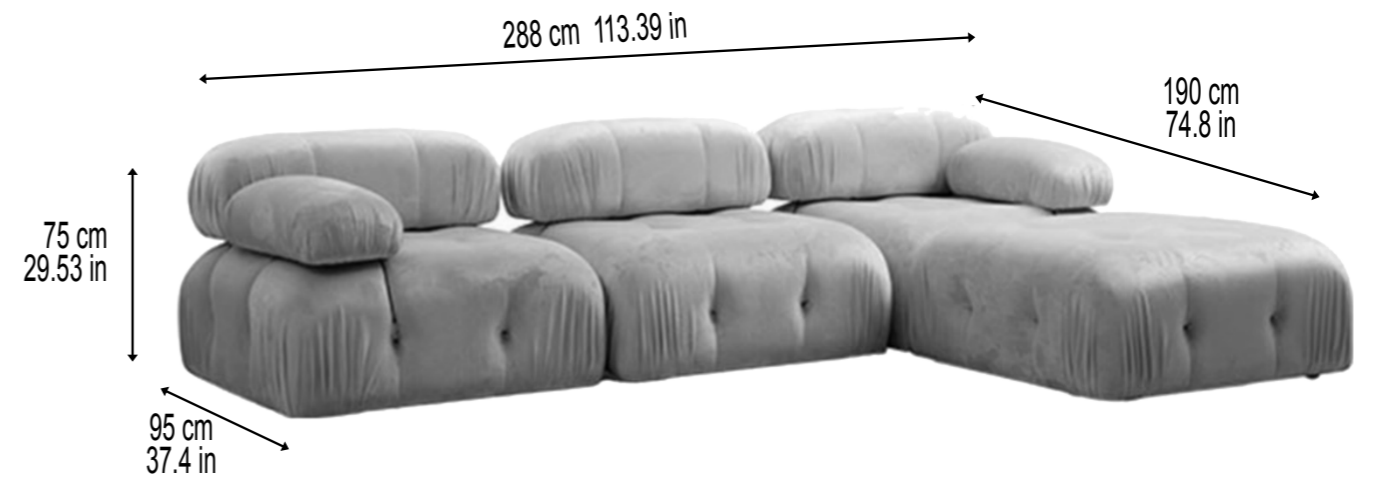

Welcome to
Evergreen Oasis

Evergreen Oasis Collection – Where Timeless Comfort Meets Natural Elegance

The Evergreen Oasis Collection by Boobeyeh Living Furniture captures the essence of calm, beauty, and balance. Inspired by nature and crafted with precision, each piece adds a refreshing sense of serenity to your home. Blending modern sophistication with lasting comfort, this collection transforms everyday living into an experience of pure relaxation and style.