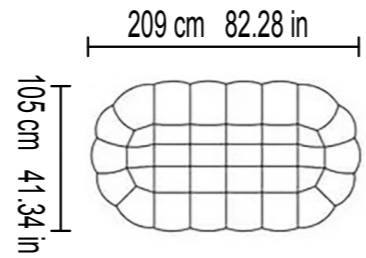

Welcome to
Harmony Luxe

Harmony Luxe Collection – Where Elegance Meets Everyday Comfort

The Harmony Luxe Collection by Boobeyeh Living Furniture blends refined elegance with unmatched comfort. Each piece is thoughtfully designed to bring balance and sophistication to your living space. With premium materials, smooth finishes, and timeless appeal, this collection creates an atmosphere of effortless luxury and inviting warmth.