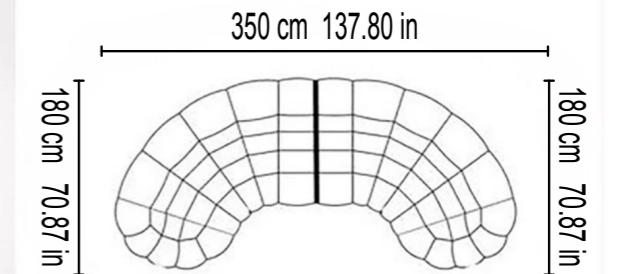

Welcome to
Comfort Haven