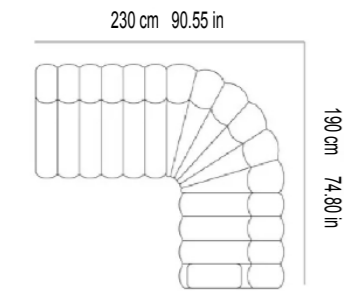

SETUP 4

1X LARGE
1X CORNER
1X MEDIUM
2X ARMREST
D 96cm / H 70cm / SH 42 cm
D 37.80 in / H 27.56 in / SH 16.54 in