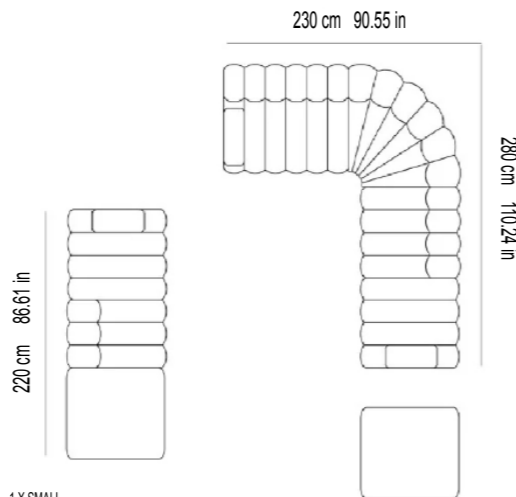

SETUP 5

1X SMALL
1X MEDIUM
1X LARGE
1X CORNER
1X OTTOMAN
2X OTTOMAN CLASSIC
3X ARMREST
D 96cm / H 70cm / SH 42 cm
D 37.80 in / H 27.56 in / SH 16.54 in