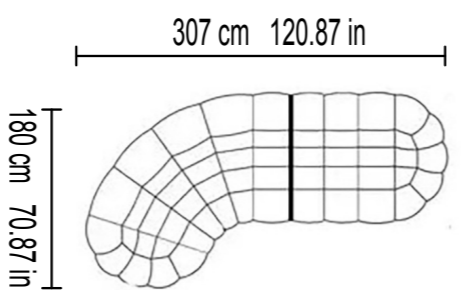

Welcome to
Harmony Luxe

Harmony Luxe Collection – Where Elegance Meets Everyday Comfort

The Harmony Luxe Collection by Boobeyeh Living Furniture blends refined elegance with unmatched comfort. Each piece is thoughtfully designed to bring balance and sophistication to your living space. With premium materials, smooth finishes, and timeless appeal, this collection creates an atmosphere of effortless luxury and inviting warmth.