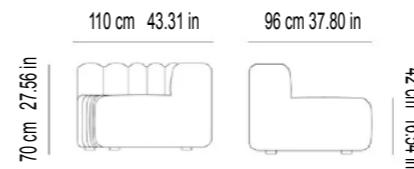

### Dimension size

**Single seat**  
W120xD95xH86cm

**Footstool**  
W80xD70xH40cm

**Double seats**  
W180xD95xH86cm

**Three seats**  
W240xD95xH86cm

**Four seats**  
W300xD95xH86cm

## DIMENSIONS

W: 120 cm 47.24 in / D: 47 cm 18.50 in / H: 47 cm 18.50 in

## SMALL

W: 60 cm 23.62 in / D: 96 cm 37.80 in  
H: 70 cm 27.56 in / SH: 42 cm 16.54 in

## MEDIUM

W: 80 cm 31.50 in / D: 96 cm 37.80 in  
H: 70 cm 27.56 in / SH: 42 cm 16.54 in