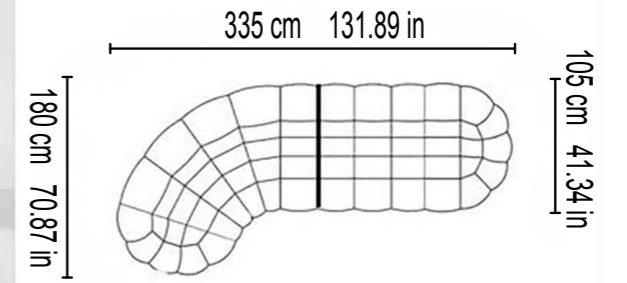

Welcome to
Comfort Haven