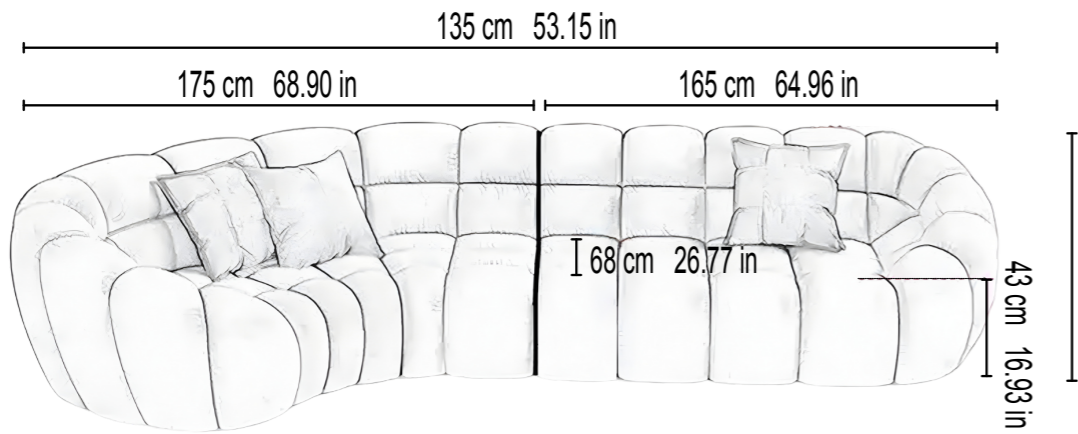

Welcome to
Comfort Haven