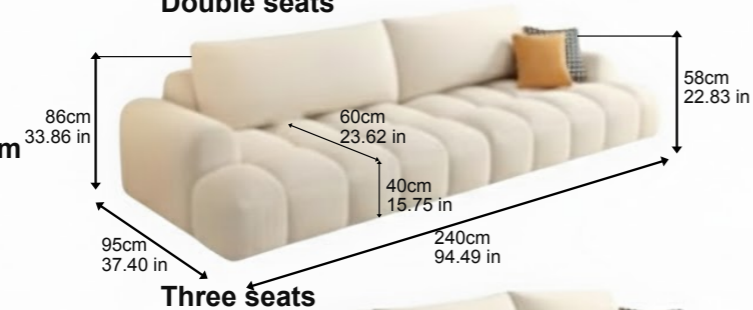

### Dimension size

**Single seat**  
W120xD95xH86cm

**Footstool**  
W80xD70xH40cm

**Double seats**  
W180xD95xH86cm

**Three seats**  
W240xD95xH86cm

**Four seats**  
W300xD95xH86cm

## DIMENSIONS

W: 120 cm 47.24 in / D: 47 cm 18.50 in / H: 47 cm 18.50 in

## OTTOMAN

W: 80 cm 31.50 in / D: 96 cm 37.80 in / H: 42 cm 16.54 in

## OTTOMAN

W: 80 cm 31.50 in / D: 90 cm 35.43 in / H: 42 cm 16.54 in