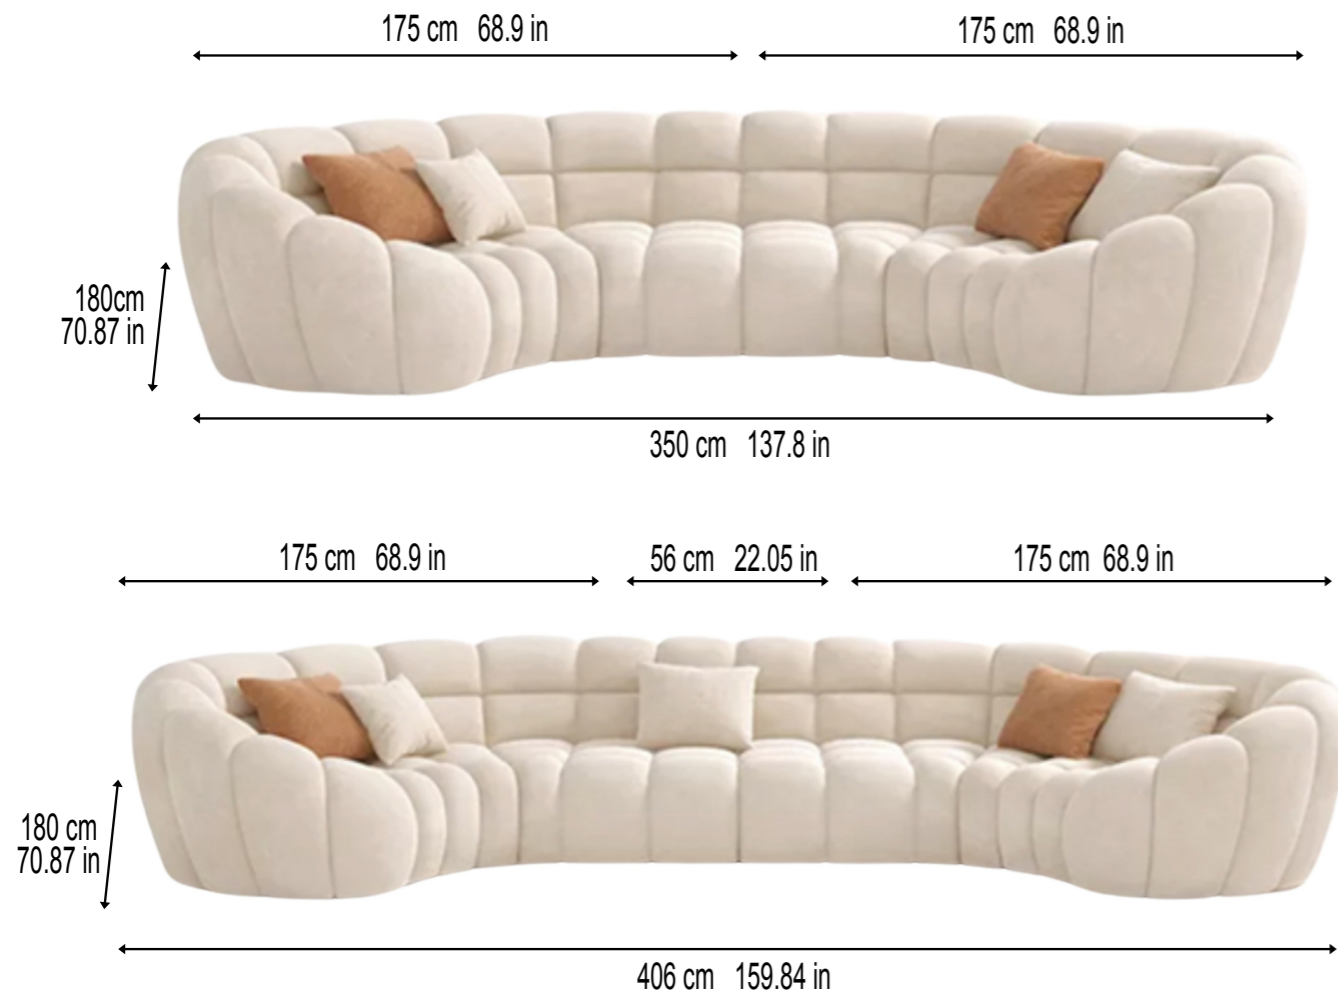

Welcome to
Comfort Haven

Comfort Haven Collection – Your Sanctuary of Relaxed Living

The Comfort Haven Collection by Boobeyeh Living Furniture is designed to wrap you in warmth, style, and ease. With plush textures, graceful lines, and premium craftsmanship, each piece invites you to unwind in pure comfort. Perfect for creating cozy, elegant spaces, this collection transforms your home into a true haven of relaxation and refined living.