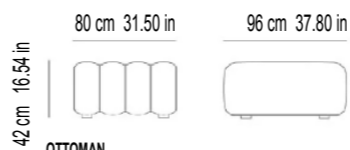

OTTOMAN

W: 80 cm 31.50 in / D: 96 cm 37.80 in / H: 42 cm 16.54 in