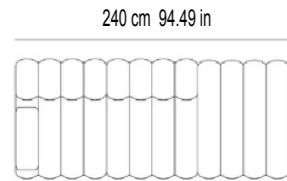

Welcome to Harmony Luxe

SETUP 1

2X MEDIUM
1X OTTOMAN
1X ARMREST
D 96cm / H 70cm / SH 42 cm
D 37.80 in / H 27.56 in / SH 16.54 in