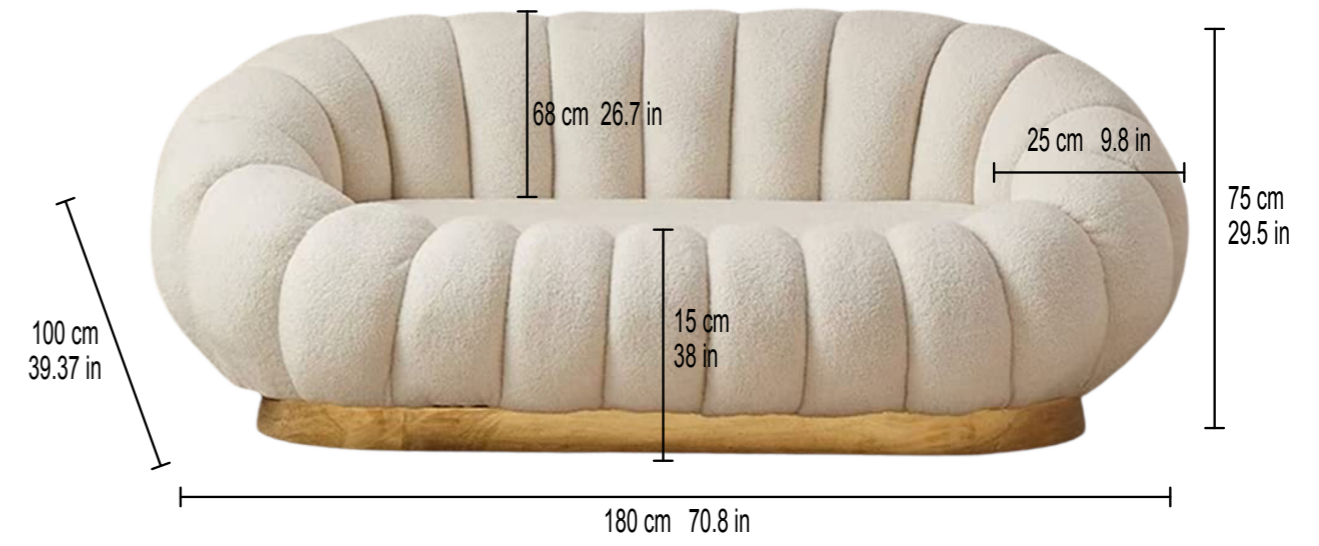

Welcome to
Aura Elegance

The Aura Elegance: The Art of Sophistication

Some furniture simply fills a room. The Aura Elegance collection transforms it.

Boobeyeh Living presents a line defined by its graceful poise and quiet confidence. This collection is an exercise in refined taste, where every element—from the sweep of its lines to the premium finish—is crafted to create an atmosphere of understated luxury.

The Aura Elegance isn't just a statement piece; it's the sophisticated feeling that welcomes you home. Radiate grace in every corner.