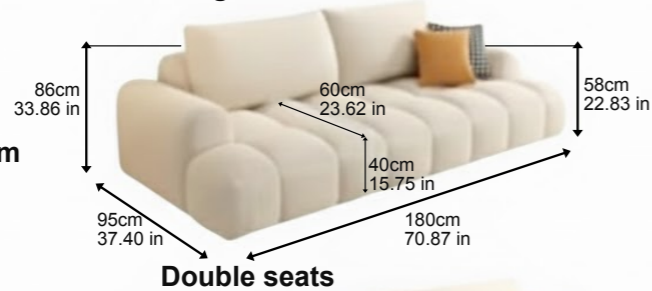

### Dimension size

**Single seat**  
W120xD95xH86cm

**Footstool**  
W80xD70xH40cm

**Double seats**  
W180xD95xH86cm

**Three seats**  
W240xD95xH86cm

**Four seats**  
W300xD95xH86cm

## DIMENSIONS

W: 120 cm 47.24 in / D: 47 cm 18.50 in / H: 47 cm 18.50 in

## OTTOMAN

W: 80 cm 31.50 in / D: 96 cm 37.80 in / H: 42 cm 16.54 in

## OTTOMAN

W: 80 cm 31.50 in / D: 90 cm 35.43 in / H: 42 cm 16.54 in