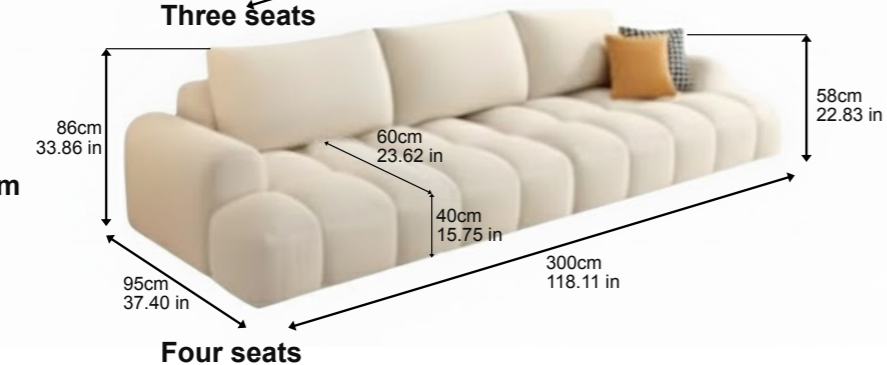

### Dimension size

**Single seat**  
W120xD95xH86cm

**Footstool**  
W80xD70xH40cm

**Double seats**  
W180xD95xH86cm

**Three seats**  
W240xD95xH86cm

**Four seats**  
W300xD95xH86cm

## DIMENSIONS

W: 120 cm 47.24 in / D: 47 cm 18.50 in / H: 47 cm 18.50 in

## OTTOMAN

W: 80 cm 31.50 in / D: 96 cm 37.80 in / H: 42 cm 16.54 in

## OTTOMAN

W: 80 cm 31.50 in / D: 90 cm 35.43 in / H: 42 cm 16.54 in