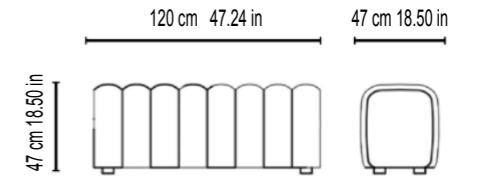

## SETUP 3

2X LARGE  
1X SMALL  
2X ARMREST  
D 96cm / H 70cm / SH 42 cm  
D 37.80 in / H 27.56 in / SH 16.54 in

## SETUP 4

1X LARGE  
1X CORNER  
1X MEDIUM  
2X ARMREST  
D 96cm / H 70cm / SH 42 cm  
D 37.80 in / H 27.56 in / SH 16.54 in

## SETUP 5

1X SMALL  
1X MEDIUM  
1X LARGE  
1X CORNER  
1X OTTOMAN  
2X OTTOMAN CLASSIC  
3X ARMREST  
D 96cm / H 70cm / SH 42 cm  
D 37.80 in / H 27.56 in / SH 16.54 in

## DIMENSIONS

W: 120 cm 47.24 in / D: 47 cm 18.50 in / H: 47 cm 18.50 in