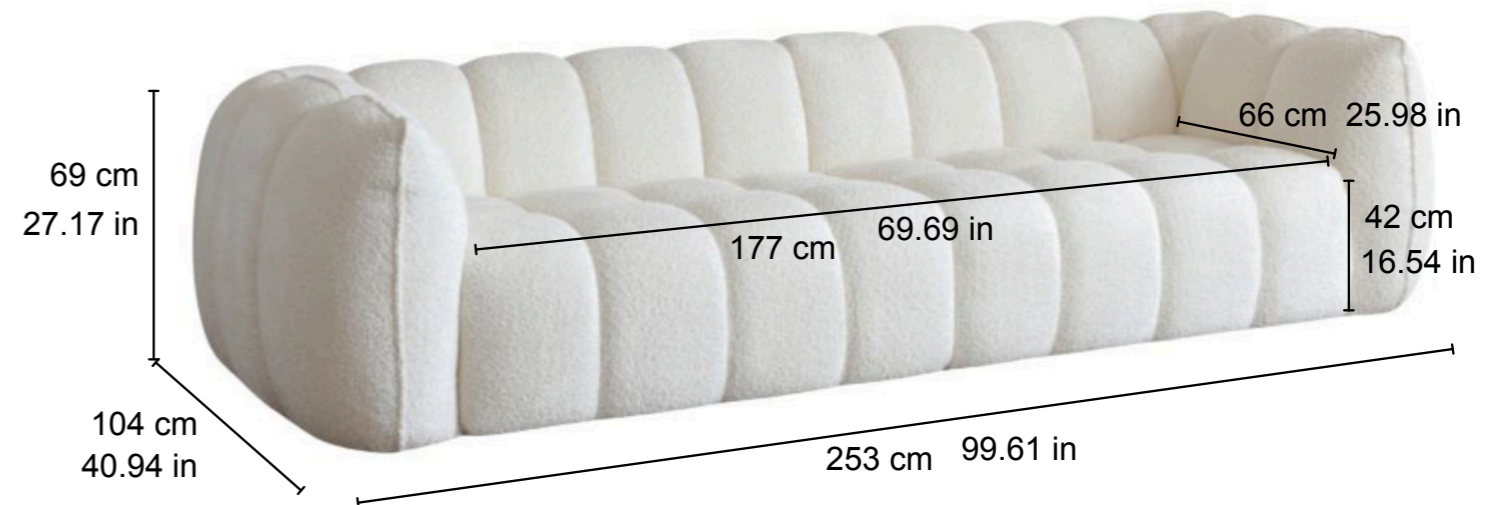

Welcome to
Vintage Charm

Boobeyeh Vintage Living Collection

The Boobeyeh Living Collection – Vintage Charm brings timeless elegance and warmth to your home. Crafted with a perfect blend of classic design and modern comfort, each piece showcases rich textures, intricate detailing, and superior craftsmanship. From luxurious sofas to statement coffee tables, this collection transforms your living space into a cozy yet sophisticated retreat. Designed to last, the Vintage Charm range reflects Boobeyeh’s dedication to quality, beauty, and functionality. Whether you’re furnishing a new home or refreshing your décor, these elegant pieces add character, comfort, and lasting style to every corner of your living room.