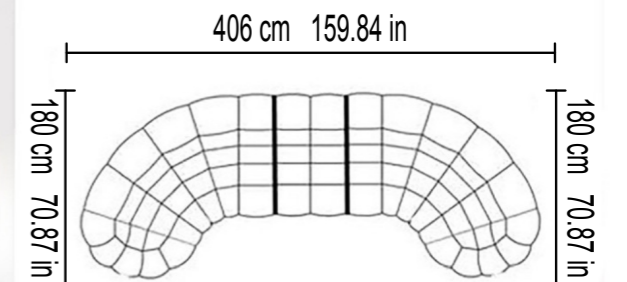

Welcome to
Comfort Haven