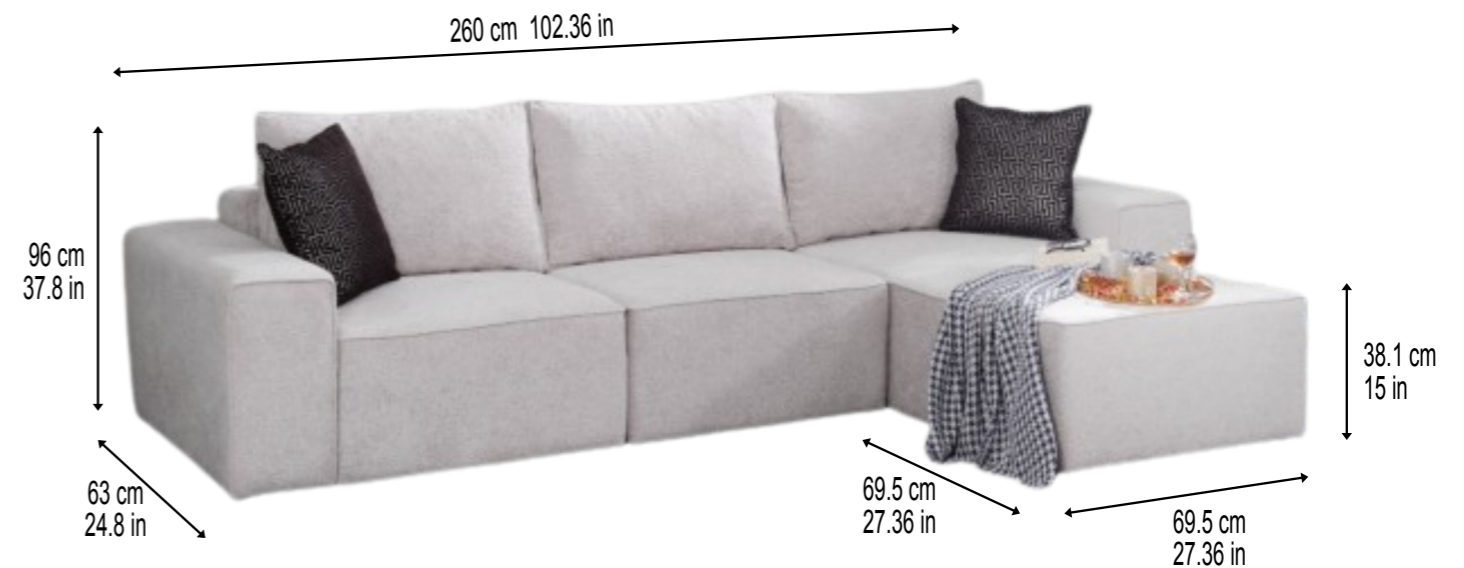

Welcome to
Moderna Grace

Boobeyeh Living – The Moderna Grace Collection

Discover the Boobeyeh Living – Moderna Grace Collection, a perfect fusion of modern elegance and lasting comfort. Designed for contemporary homes, each piece features clean lines, soft textures, and premium finishes that exude refined sophistication. From sleek sofas to graceful accent chairs, the collection embodies Boobeyeh's passion for quality craftsmanship and timeless design. Every element is thoughtfully created to enhance your living space with style, warmth, and durability. Transform your home into a modern retreat where comfort meets class — with Moderna Grace, living beautifully has never felt this effortless.