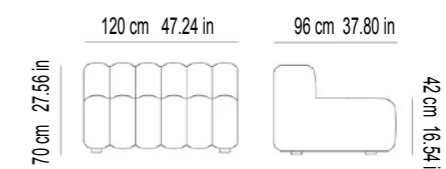

LARGE

W: 120 cm 47.24 in / D: 96 cm 37.80 in
H: 70 cm 27.56 in / SH: 42 cm 16.54 in