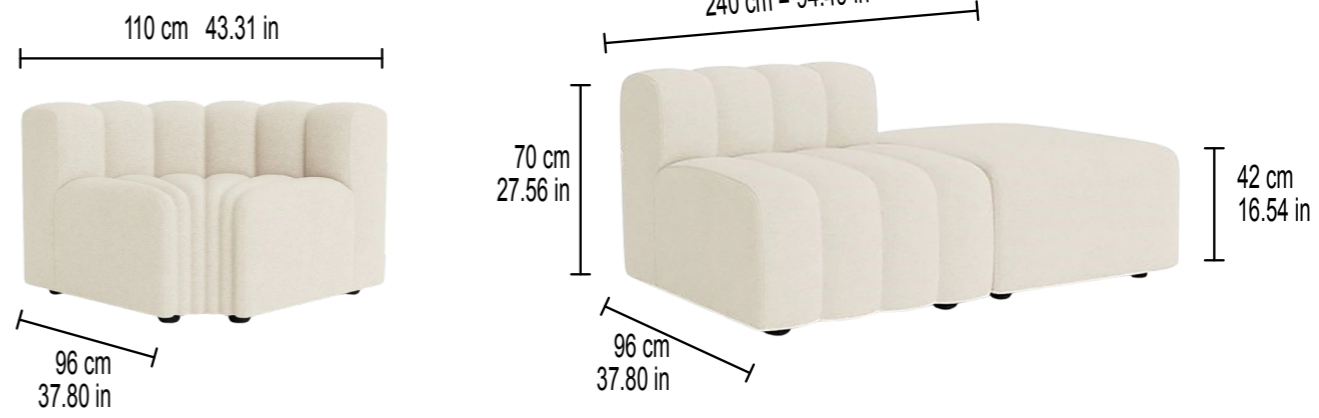

Welcome to
Harmony Luxe

Harmony Luxe Collection – Where Elegance Meets Everyday Comfort

The Harmony Luxe Collection by Boobeyeh Living Furniture blends refined elegance with unmatched comfort. Each piece is thoughtfully designed to bring balance and sophistication to your living space. With premium materials, smooth finishes, and timeless appeal, this collection creates an atmosphere of effortless luxury and inviting warmth.