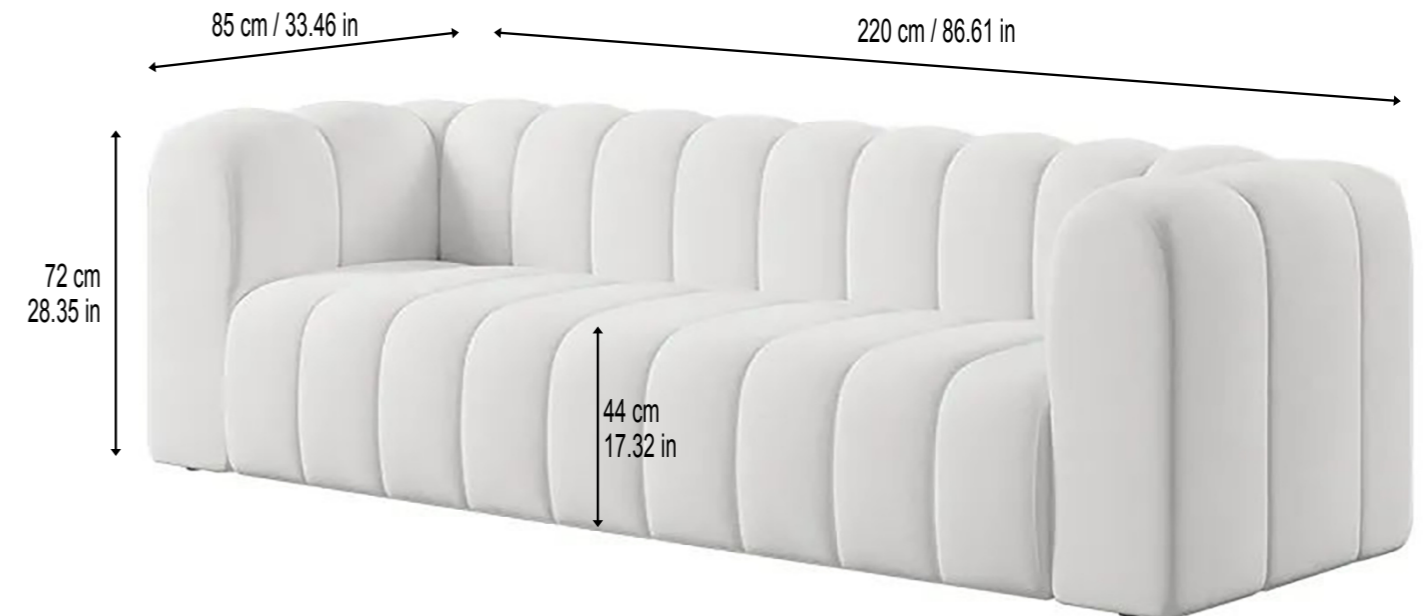

Welcome to
Signature Retreat

Discover the essence of relaxation with the *Signature Retreat* collection by Boobeyeh Living Furniture. Designed for those who appreciate sophistication and serenity, this range combines contemporary aesthetics with plush comfort. Each piece is crafted from premium materials, showcasing refined craftsmanship and timeless style. Whether for your bedroom, lounge, or living area, *Signature Retreat* transforms your home into a haven of calm and modern elegance — where every moment feels like a getaway.