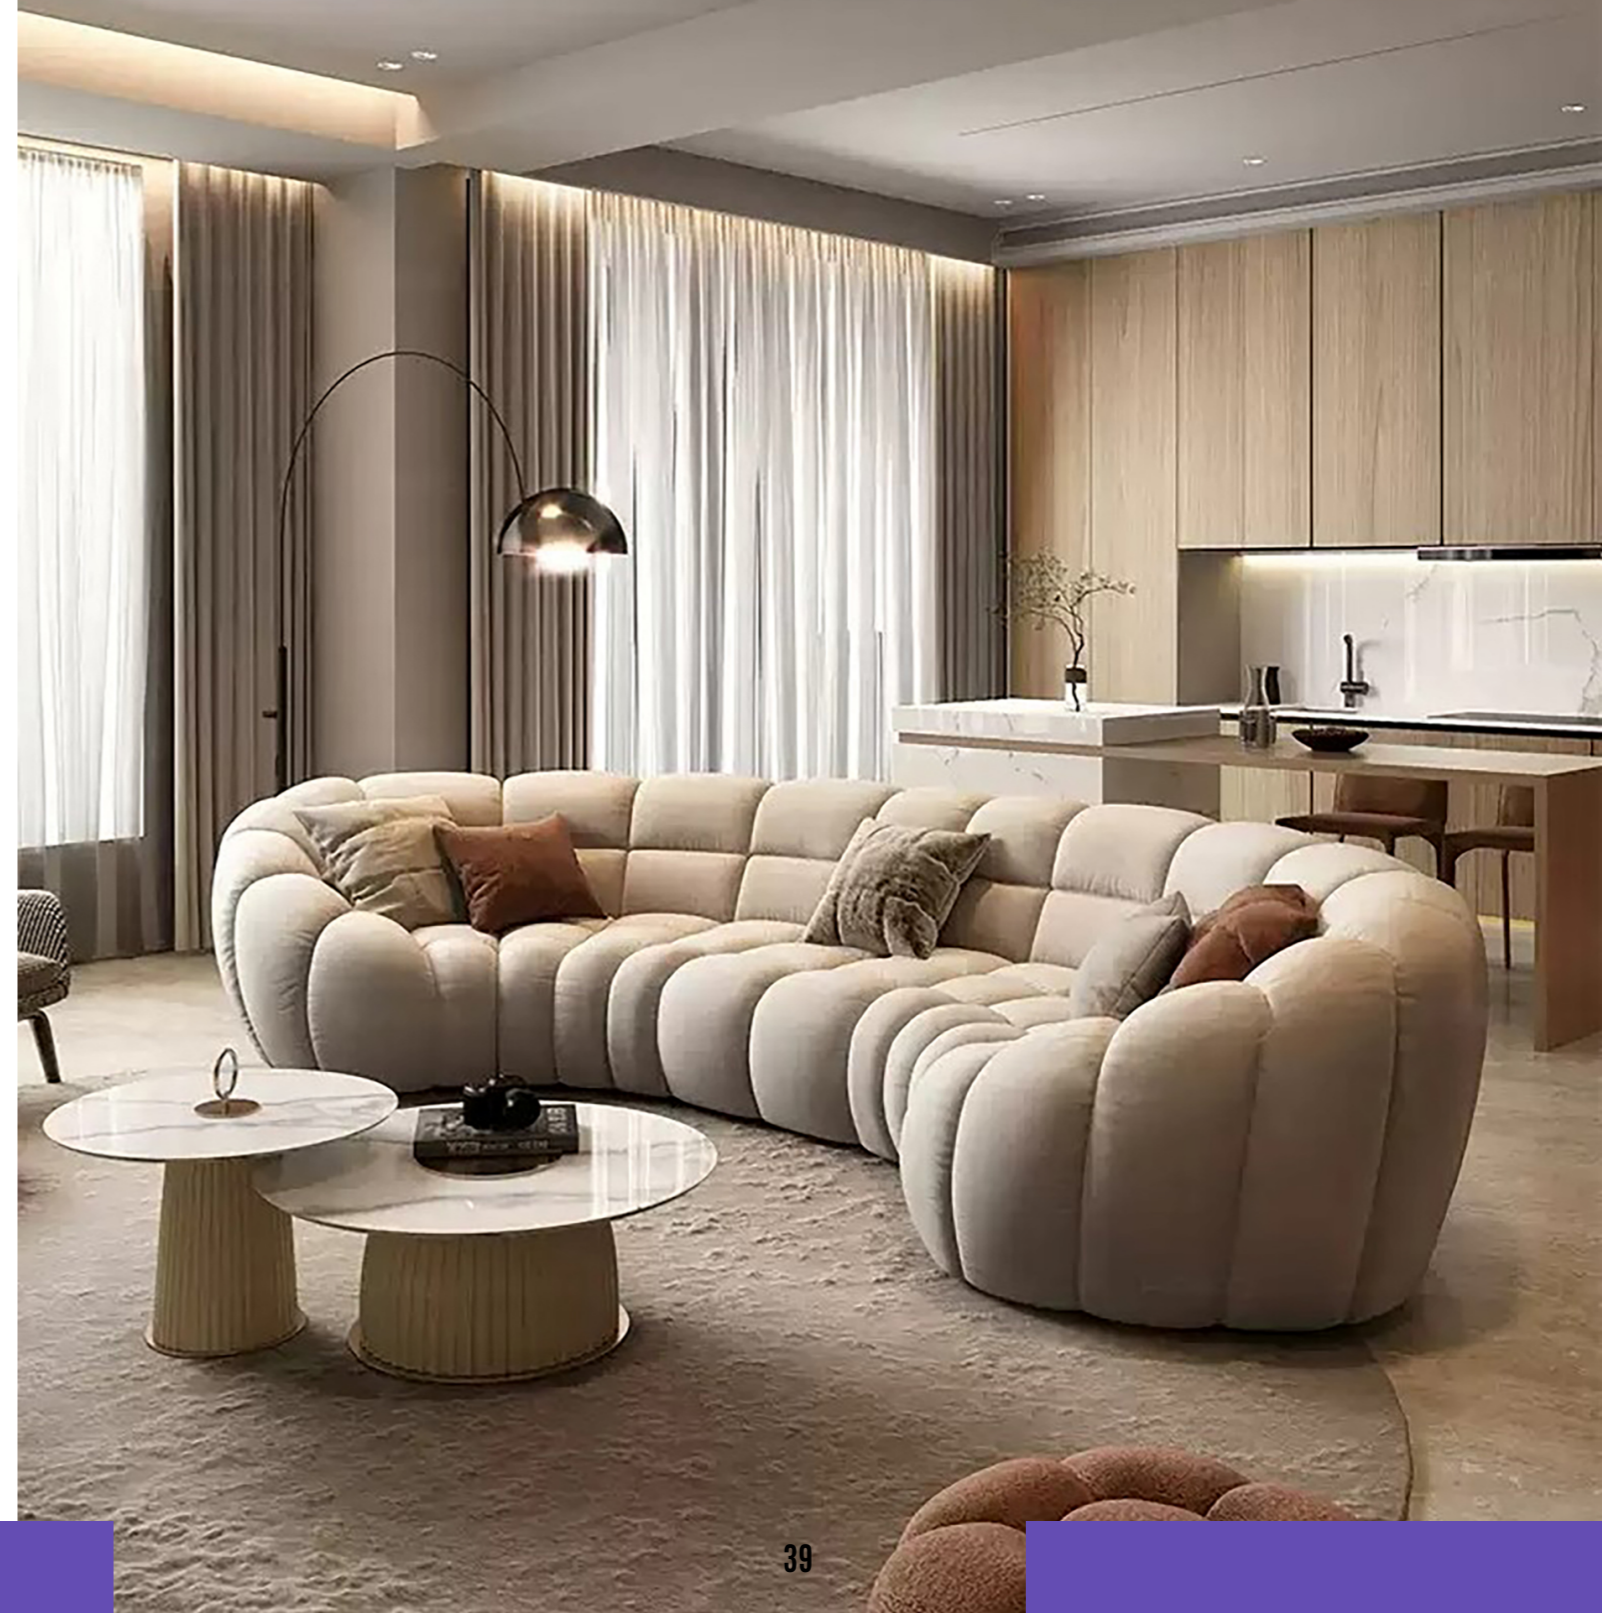

Welcome to
Comfort Haven