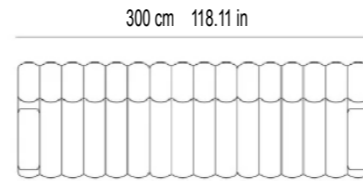

SETUP 3

2X LARGE
1X SMALL
2X ARMREST
D 96cm / H 70cm / SH 42 cm
D 37.80 in / H 27.56 in / SH 16.54 in