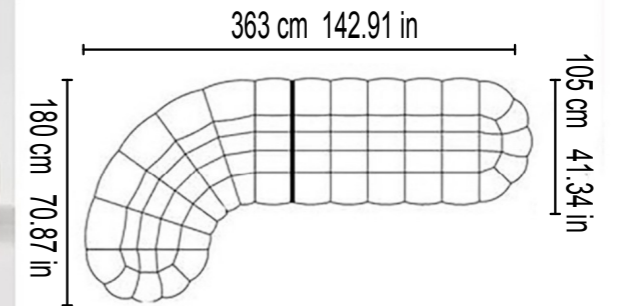

Welcome to
Comfort Haven