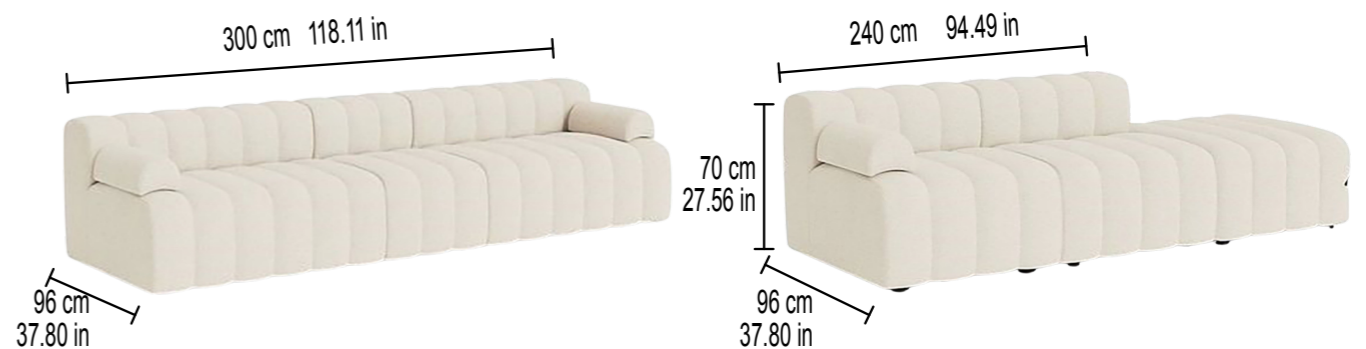

Welcome to
Harmony Luxe

Harmony Luxe Collection – Where Elegance Meets Everyday Comfort

The Harmony Luxe Collection by Boobeyeh Living Furniture blends refined elegance with unmatched comfort. Each piece is thoughtfully designed to bring balance and sophistication to your living space. With premium materials, smooth finishes, and timeless appeal, this collection creates an atmosphere of effortless luxury and inviting warmth.