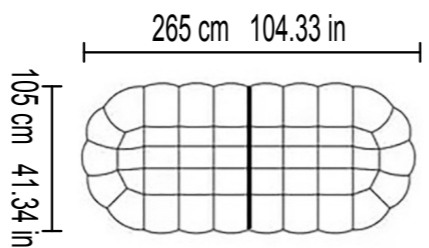

Welcome to
Harmony Luxe

Harmony Luxe Collection – Where Elegance Meets Everyday Comfort

The Harmony Luxe Collection by Boobeyeh Living Furniture blends refined elegance with unmatched comfort. Each piece is thoughtfully designed to bring balance and sophistication to your living space. With premium materials, smooth finishes, and timeless appeal, this collection creates an atmosphere of effortless luxury and inviting warmth.