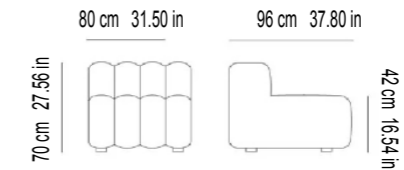

## SETUP 5

1X SMALL  
1X MEDIUM  
1X LARGE  
1X CORNER  
1X OTTOMAN  
2X OTTOMAN CLASSIC  
3X ARMREST  
D 96cm / H 70cm / SH 42 cm  
D 37.80 in / H 27.56 in / SH 16.54 in

## STUDIO CURVE

W: 125 cm 49.21 in / D: 96 cm 37.80 in  
H: 70 cm 27.56 in / SH: 47 cm 18.50 in  
SD: 61 cm 24.02 in

## DIMENSIONS

W: 120 cm 47.24 in / D: 47 cm 18.50 in / H: 47 cm 18.50 in

## SMALL

W: 60 cm 23.62 in / D: 96 cm 37.80 in  
H: 70 cm 27.56 in / SH: 42 cm 16.54 in