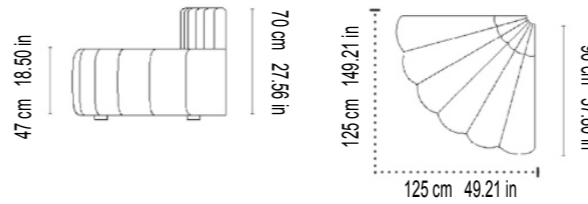

## SETUP 3

2X LARGE  
1X SMALL  
2X ARMREST  
D 96cm / H 70cm / SH 42 cm  
D 37.80 in / H 27.56 in / SH 16.54 in

## SETUP 4

1X LARGE  
1X CORNER  
1X MEDIUM  
2X ARMREST  
D 96cm / H 70cm / SH 42 cm  
D 37.80 in / H 27.56 in / SH 16.54 in

## SETUP 5

1X SMALL  
1X MEDIUM  
1X LARGE  
1X CORNER  
1X OTTOMAN  
2X OTTOMAN CLASSIC  
3X ARMREST  
D 96cm / H 70cm / SH 42 cm  
D 37.80 in / H 27.56 in / SH 16.54 in