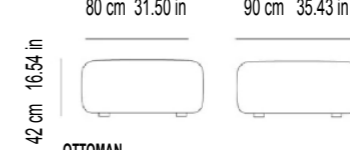

OTTOMAN

W: 80 cm 31.50 in / D: 90 cm 35.43 in / H: 42 cm 16.54 in