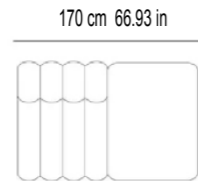

SETUP 2

1X MEDIUM
1X OTTOMAN CLASSIC
D 96cm / H 70cm / SH 42 cm
D 37.80 in / H 27.56 in / SH 16.54 in