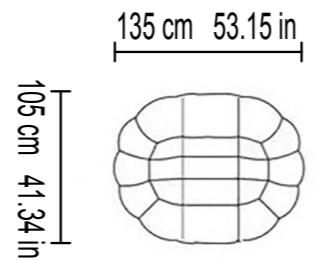

Welcome to
Harmony Luxe

Harmony Luxe Collection – Where Elegance Meets Everyday Comfort

The Harmony Luxe Collection by Boobeyeh Living Furniture blends refined elegance with unmatched comfort. Each piece is thoughtfully designed to bring balance and sophistication to your living space. With premium materials, smooth finishes, and timeless appeal, this collection creates an atmosphere of effortless luxury and inviting warmth.