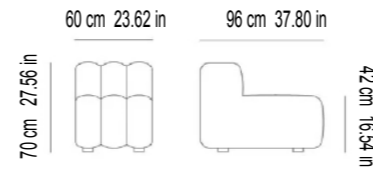

### Dimension size

**Single seat**  
W120xD95xH86cm

**Footstool**  
W80xD70xH40cm

**Double seats**  
W180xD95xH86cm

**Three seats**  
W240xD95xH86cm

**Four seats**  
W300xD95xH86cm

## SETUP 4

1X LARGE  
1X CORNER  
1X MEDIUM  
2X ARMREST  
D 96cm / H 70cm / SH 42 cm  
D 37.80 in / H 27.56 in / SH 16.54 in

## SETUP 5

1X SMALL  
1X MEDIUM  
1X LARGE  
1X CORNER  
1X OTTOMAN  
2X OTTOMAN CLASSIC  
3X ARMREST  
D 96cm / H 70cm / SH 42 cm  
D 37.80 in / H 27.56 in / SH 16.54 in

## DIMENSIONS

W: 120 cm 47.24 in / D: 47 cm 18.50 in / H: 47 cm 18.50 in